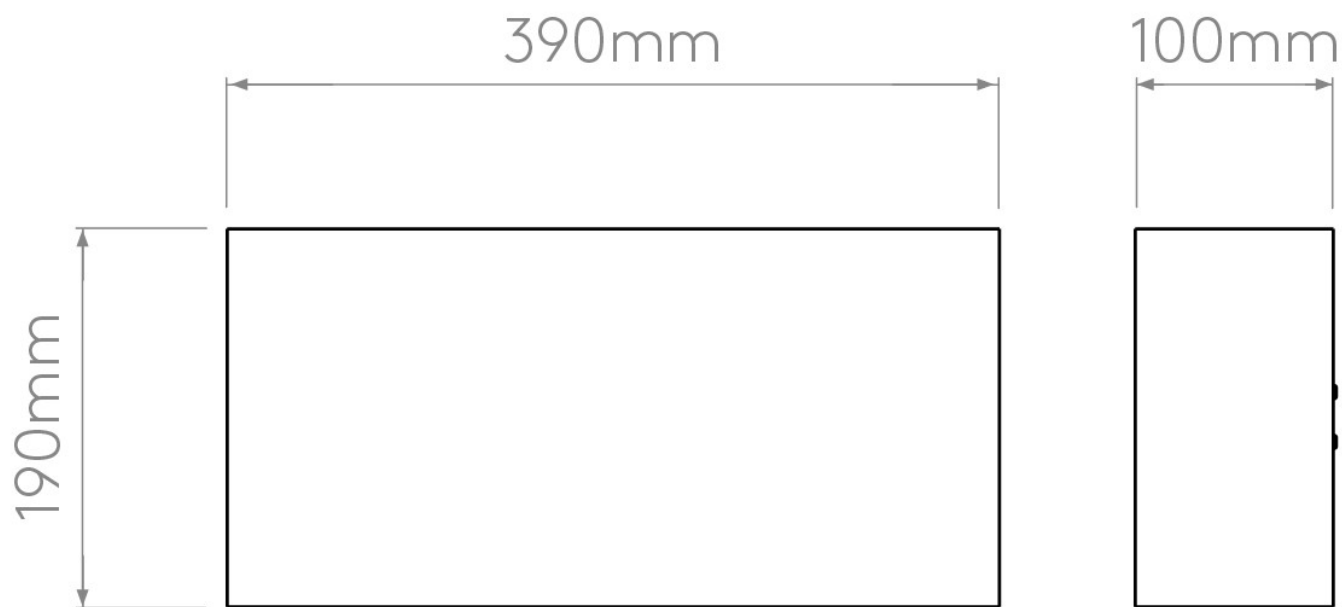

---

**Astro Lighting - Velo 390 1417002 - Plaster Wall Light**

---

Please note that some dimensions may vary slightly due to manufacturing tolerances, this includes cable entry and fixing holes

**CONTACT**