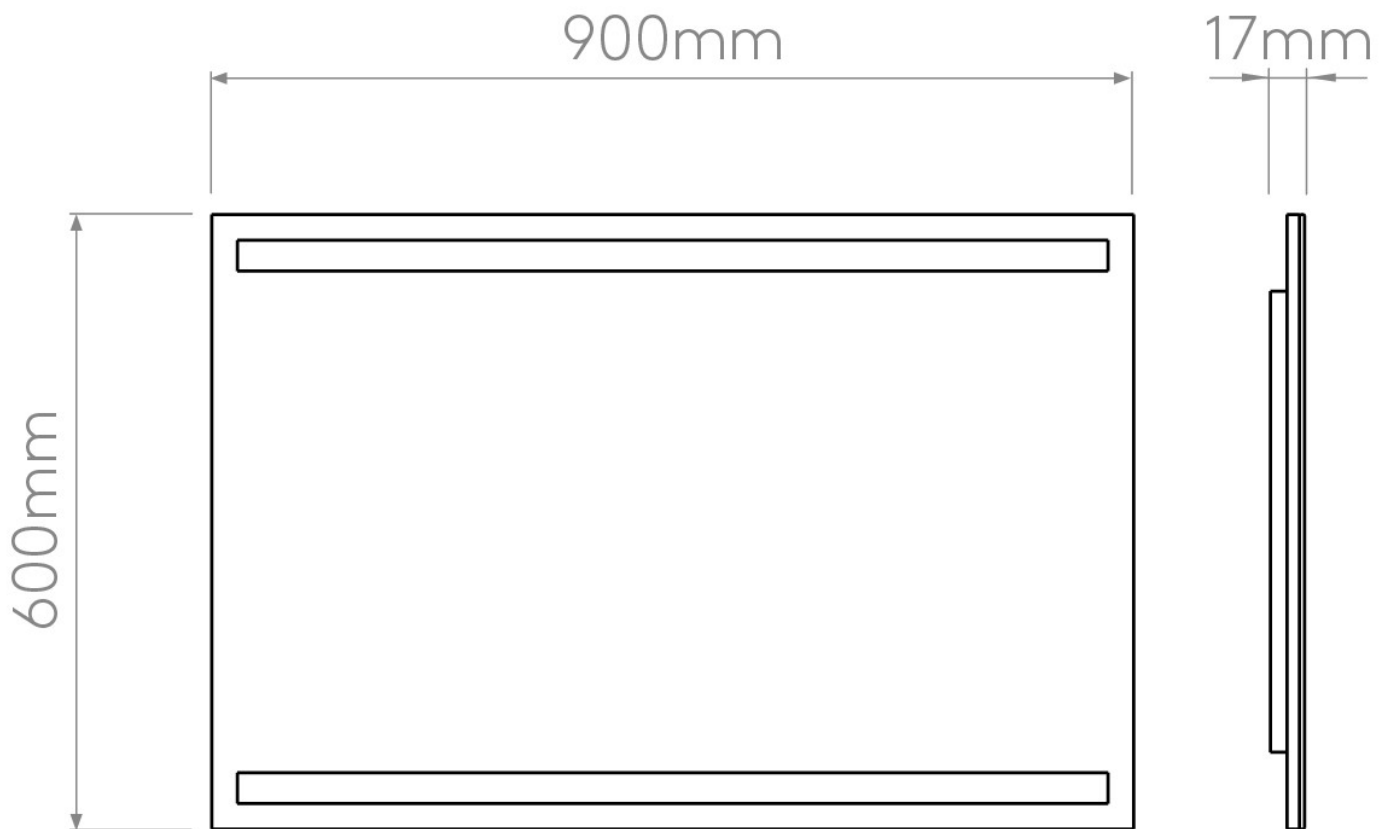

Astro Lighting - Avlon 900 LED 1359017 - IP44 Mirror Finish Illuminated Mirror

Please note that some dimensions may vary slightly due to manufacturing tolerances, this includes cable entry and fixing holes