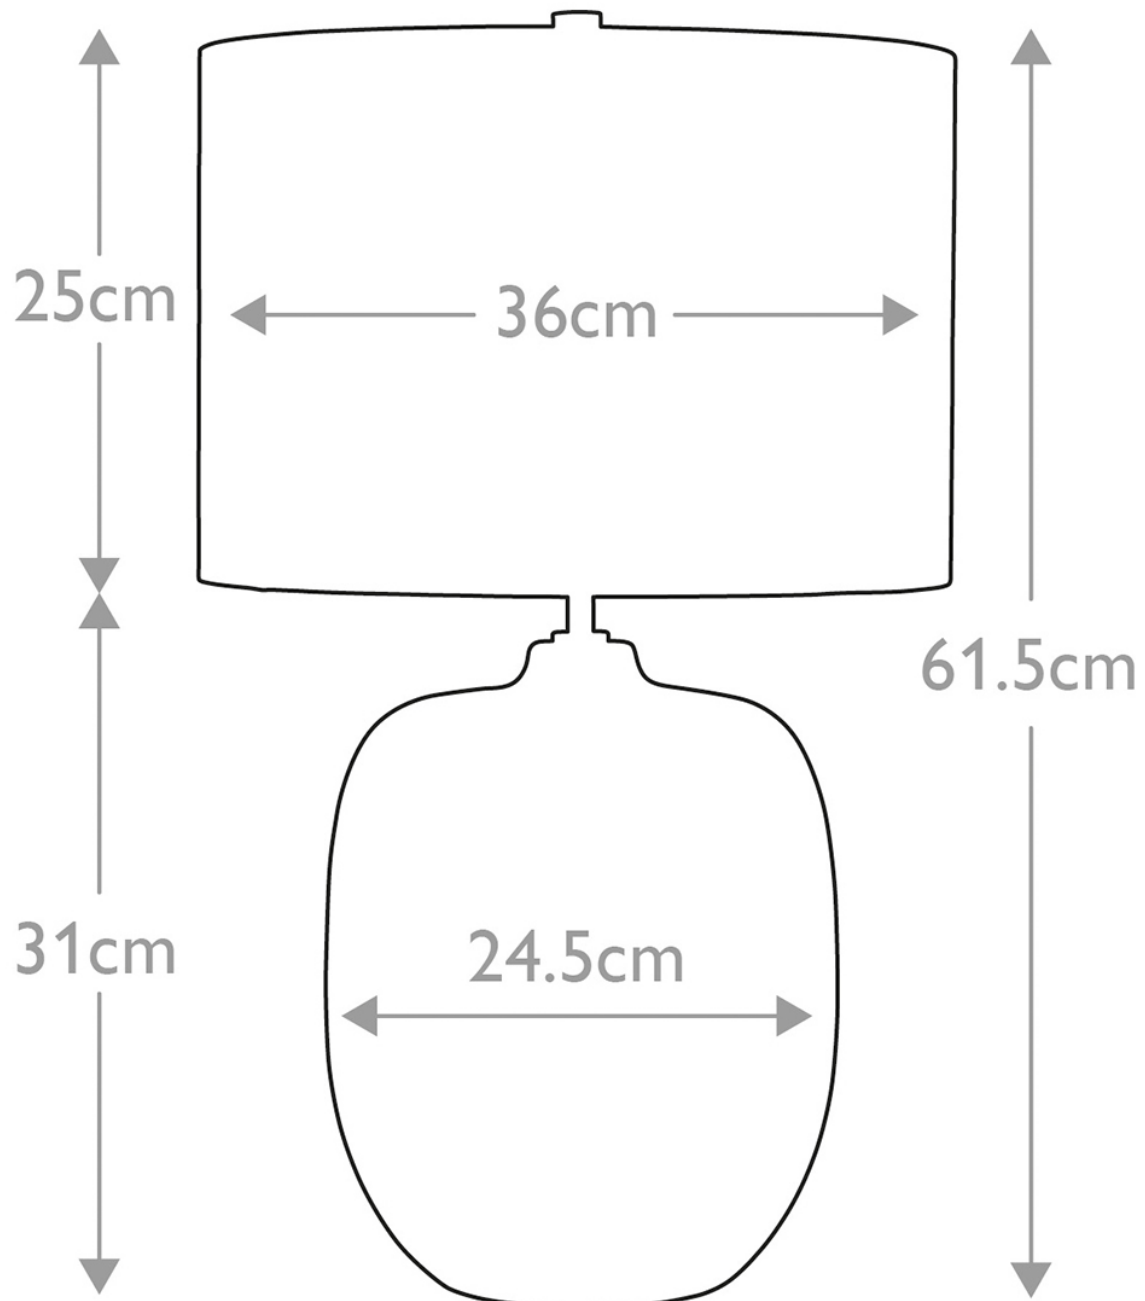

Elstead - Chalk Farm CHALKFARM-TL Table Lamp

CONTACT