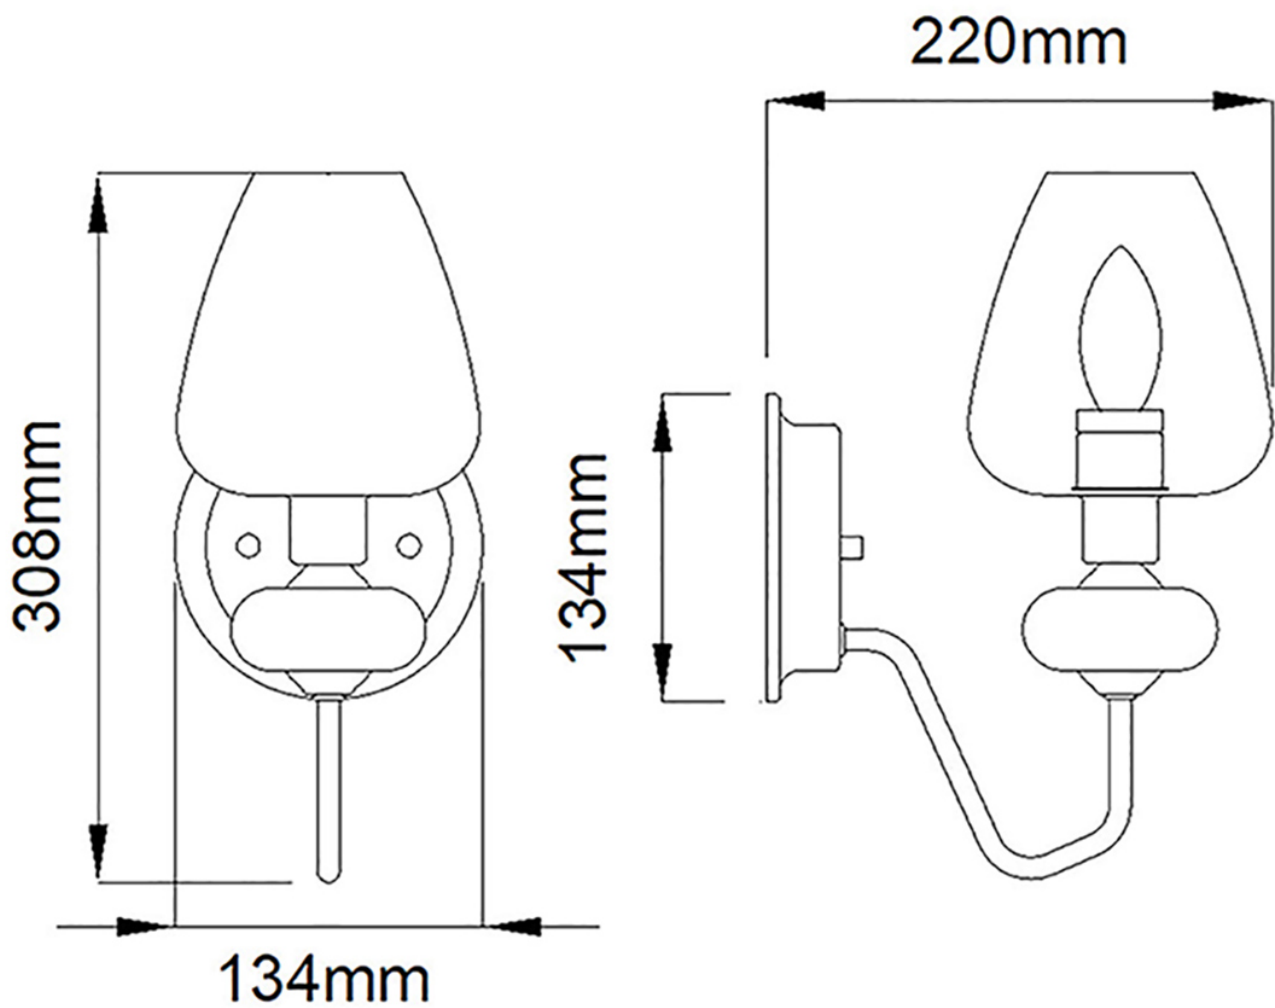

Elstead - Armand DL-ARMAND1-AB Wall Light

CONTACT