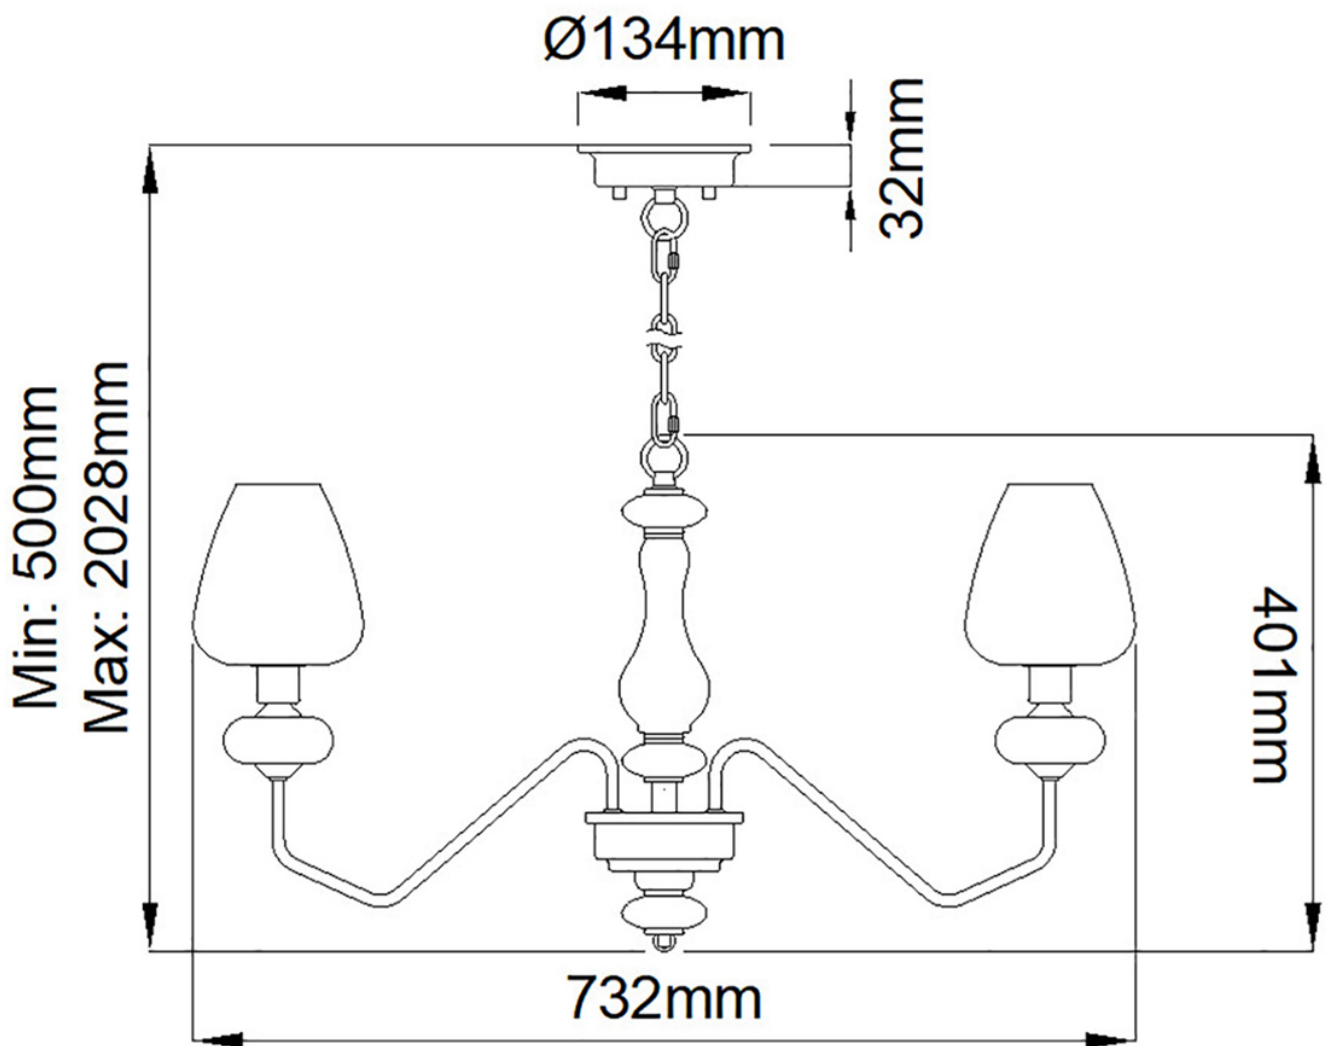

Elstead - Armand DL-ARMAND5-PN Chandelier

CONTACT