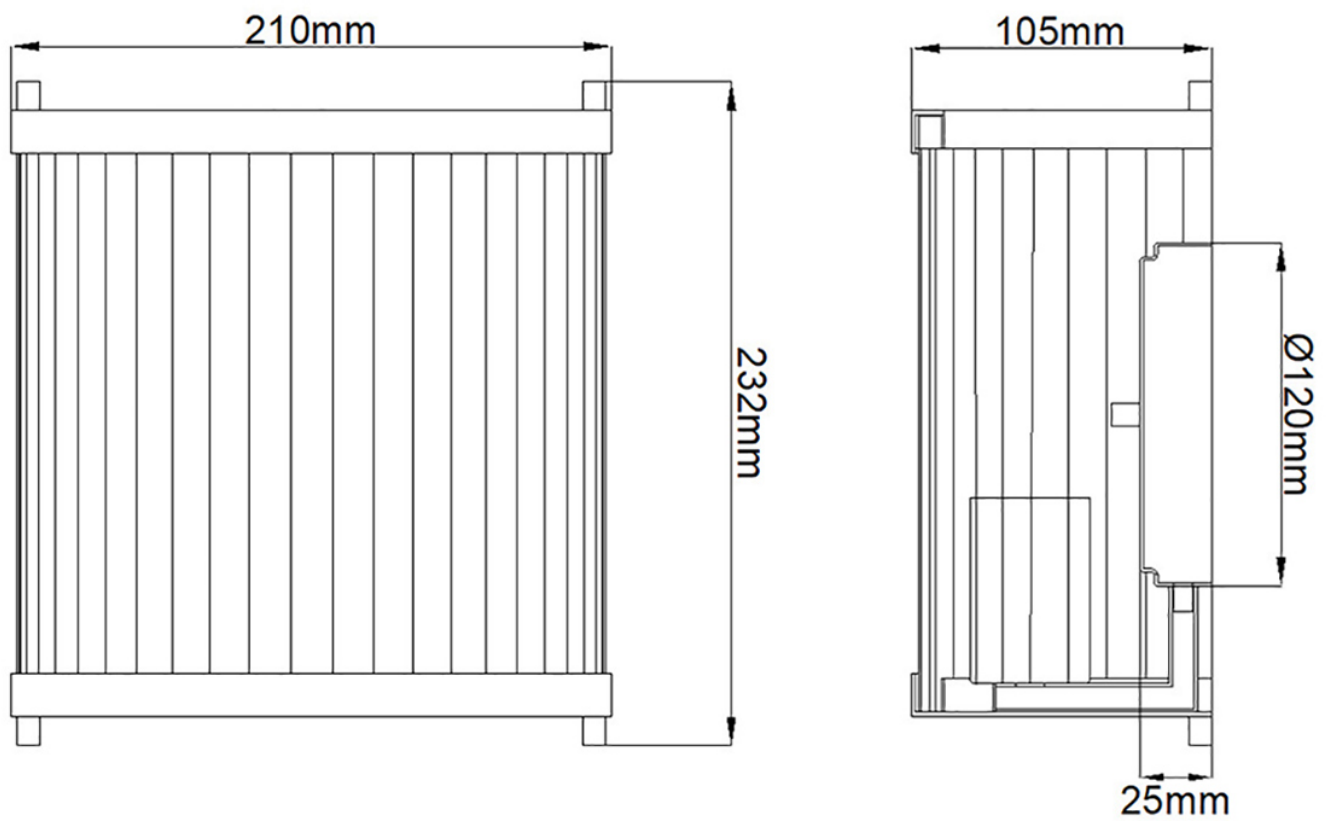

Elstead - Corona DL-CORONA1-BAB Wall Light

CONTACT