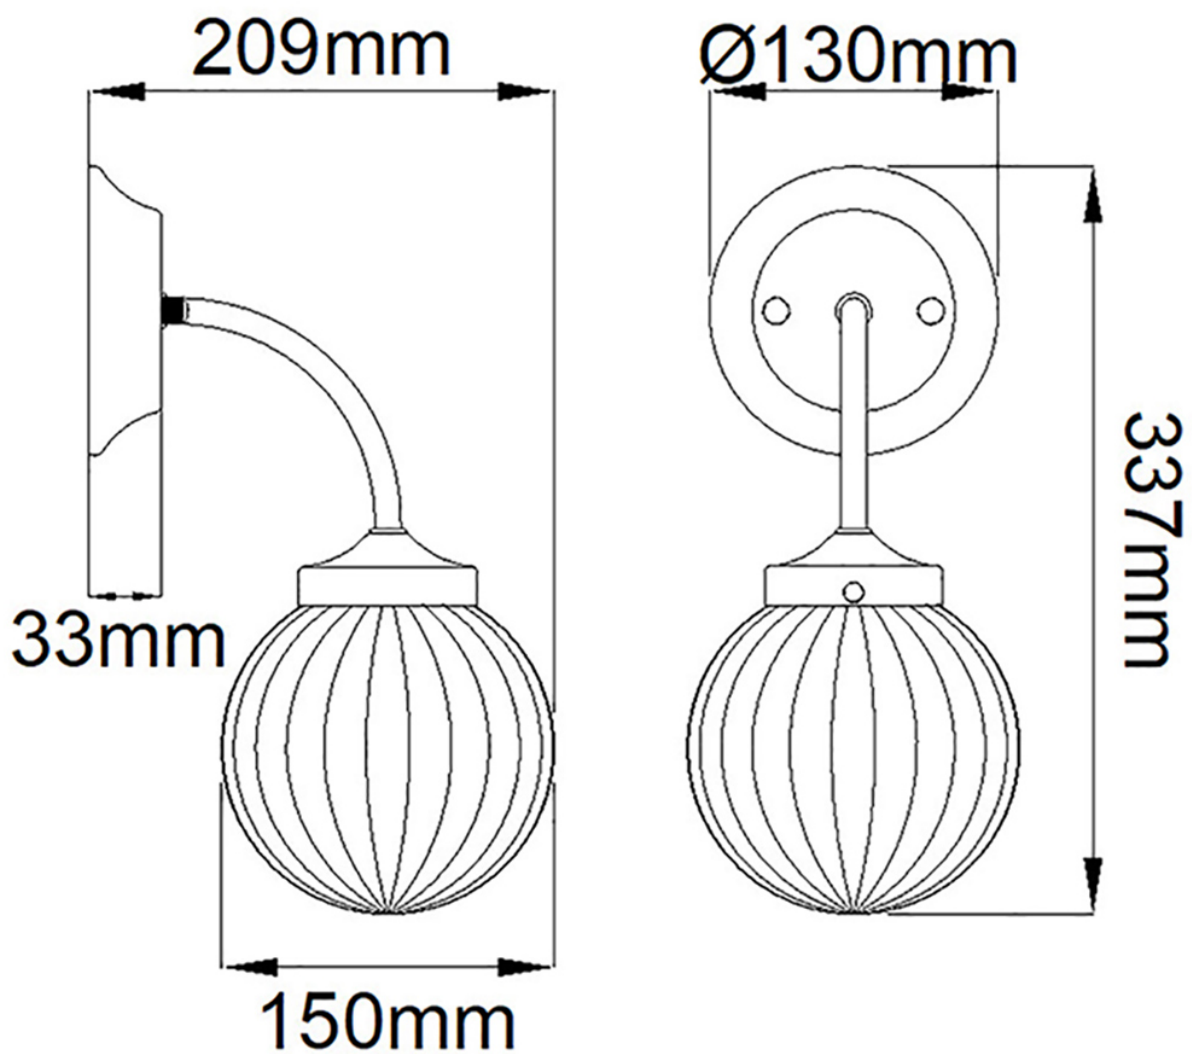

Elstead - Cosmos DL-COSMOS1 Wall Light

CONTACT