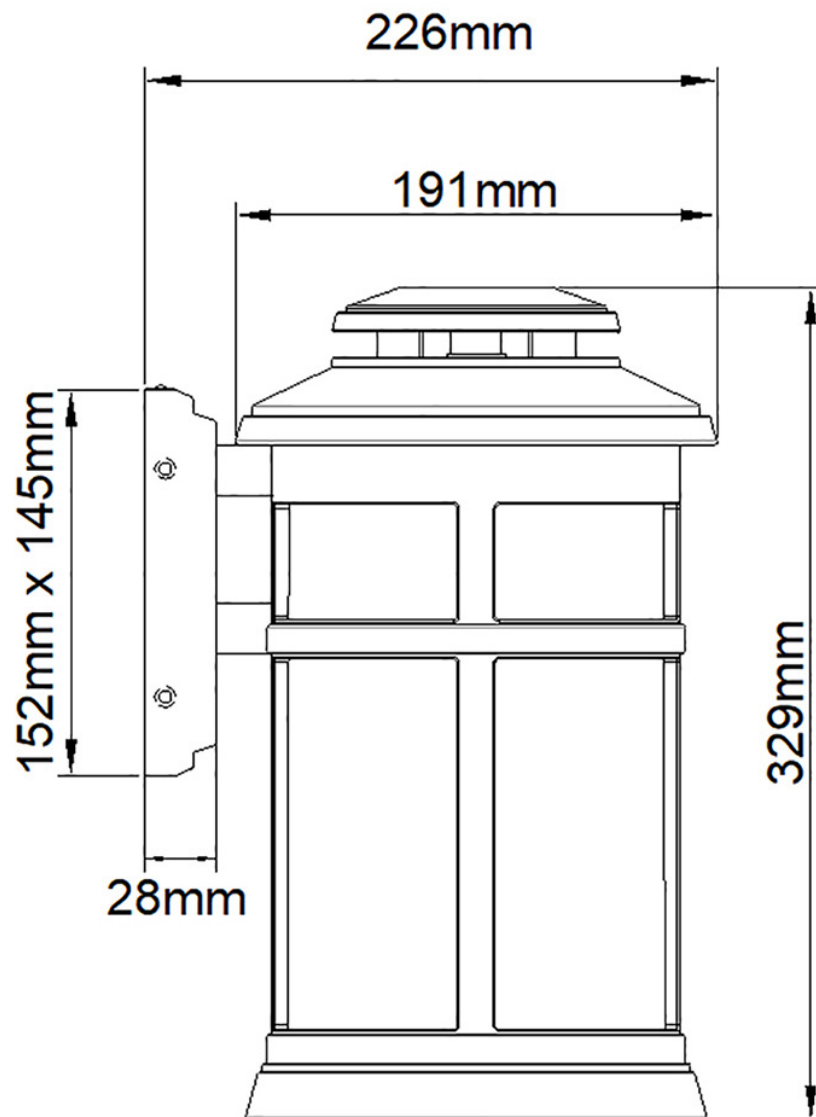

Elstead - Feiss - Newport FE-NEWPORT-M-PBS Wall Lantern

CONTACT