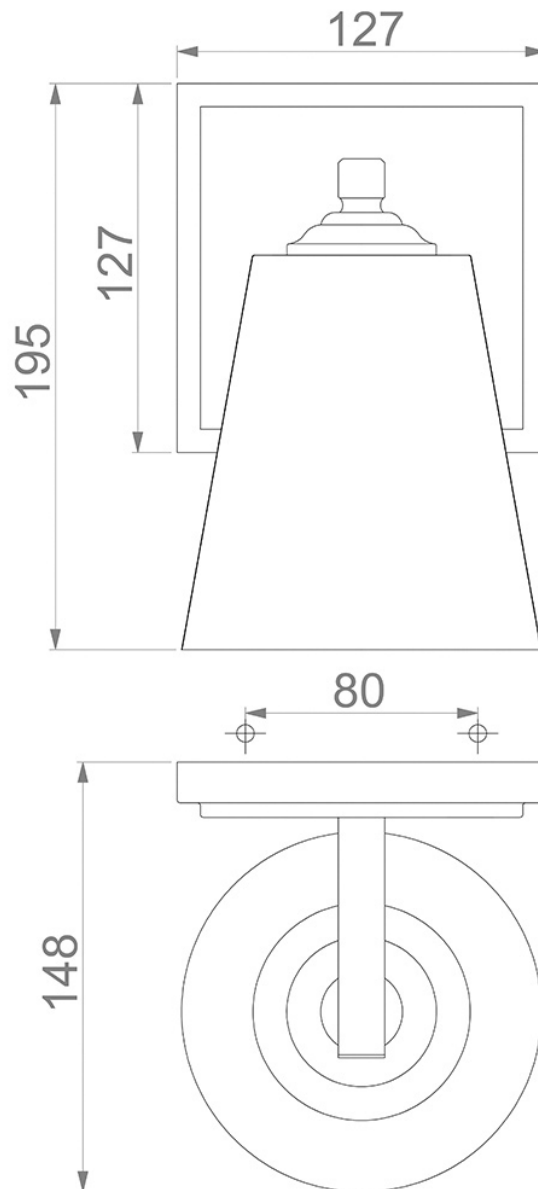

Elstead - Feiss - Pave FE-PAVE1 Wall Light

CONTACT