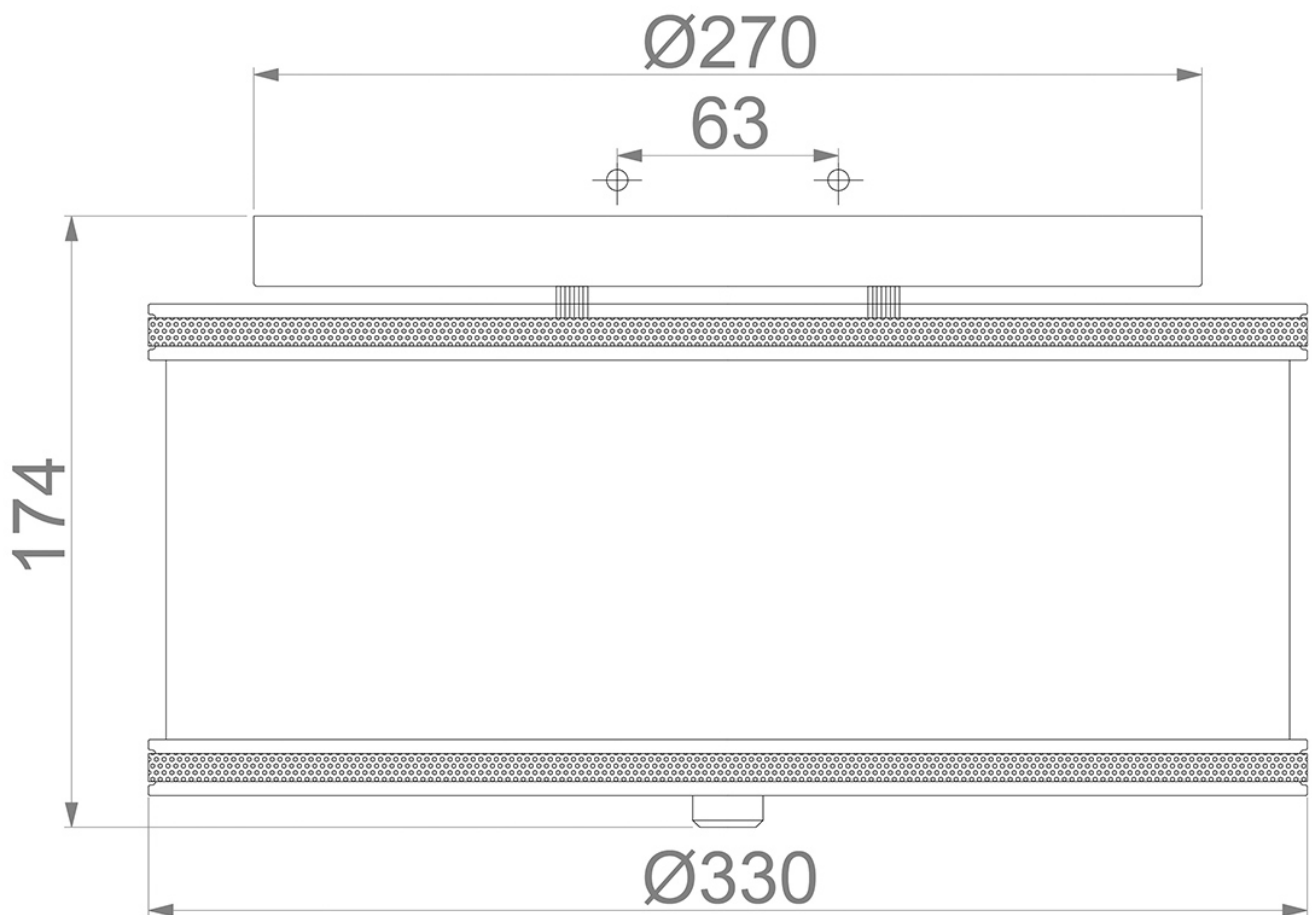

Elstead - Feiss - Pave FE-PAVE-F-S Flush Light

CONTACT