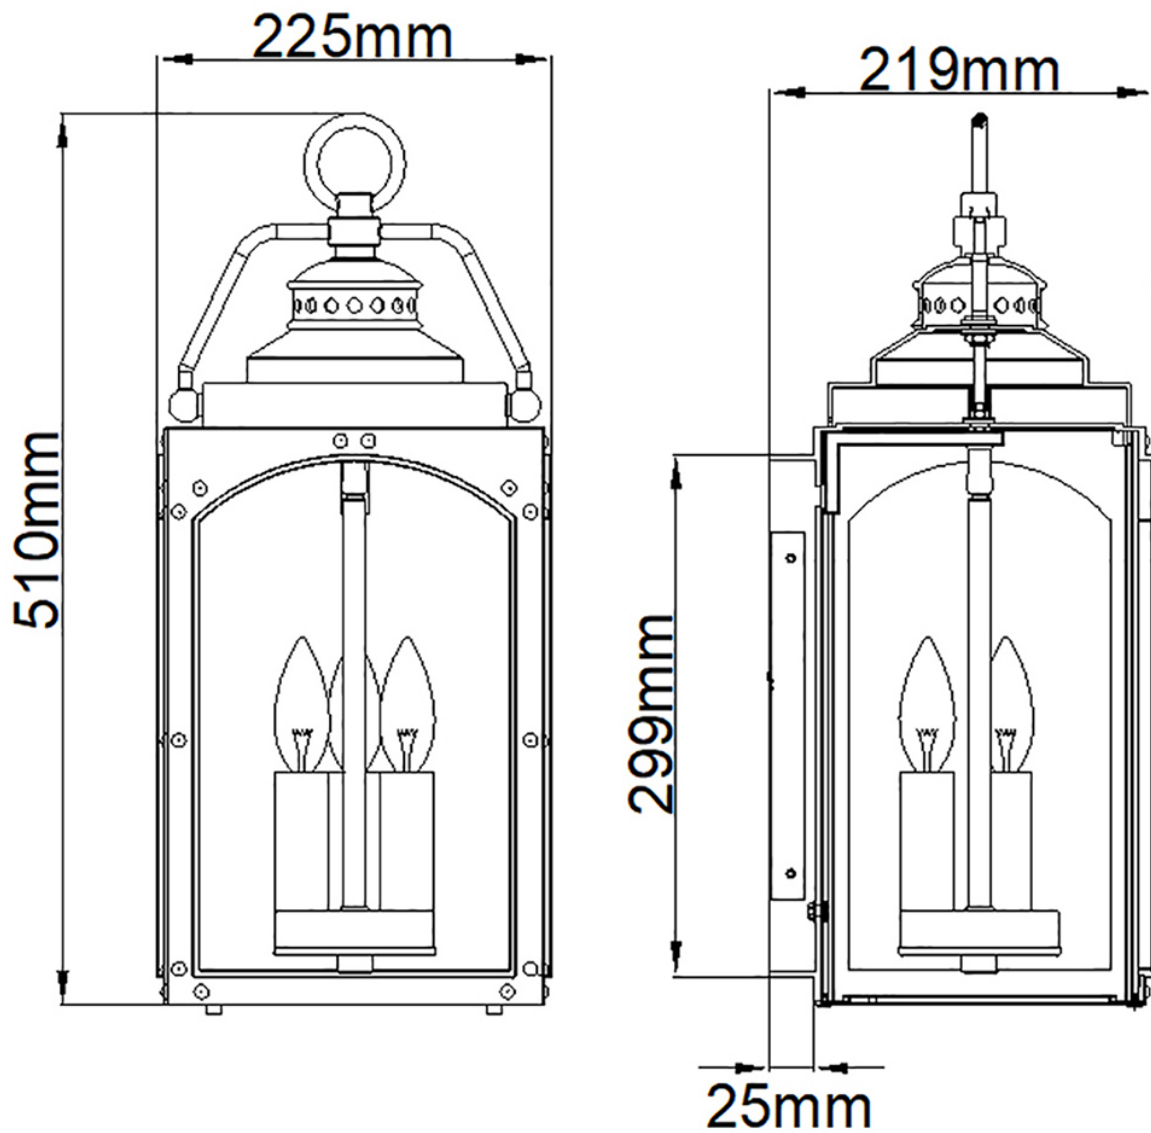

Elstead - Feiss - Randhurst FE-RANDHURST-L-CO Wall Lantern

CONTACT