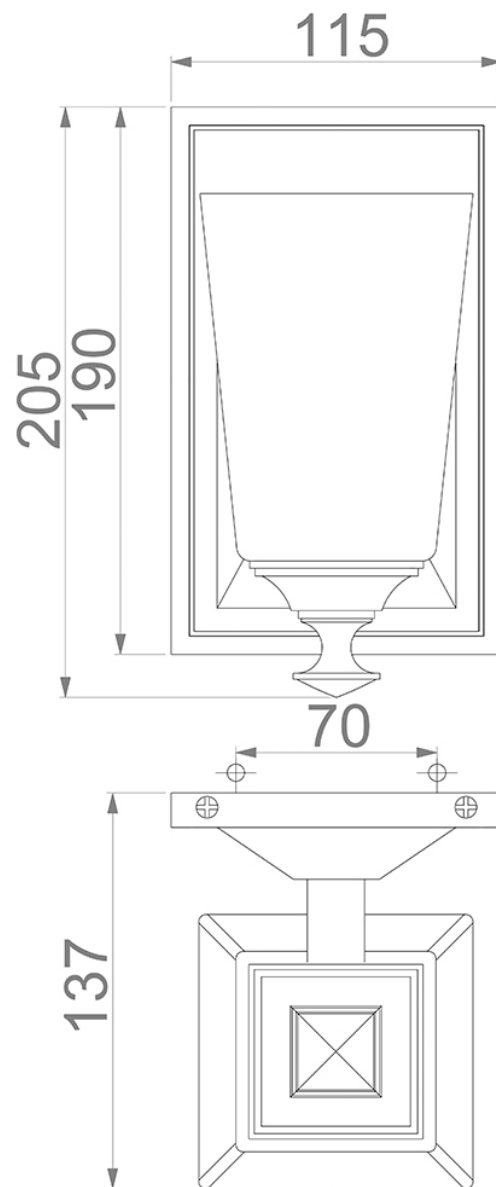

Elstead - Hinkley Lighting - Baldwin HK-BALDWIN1-BATH Wall Light

**CONTACT**