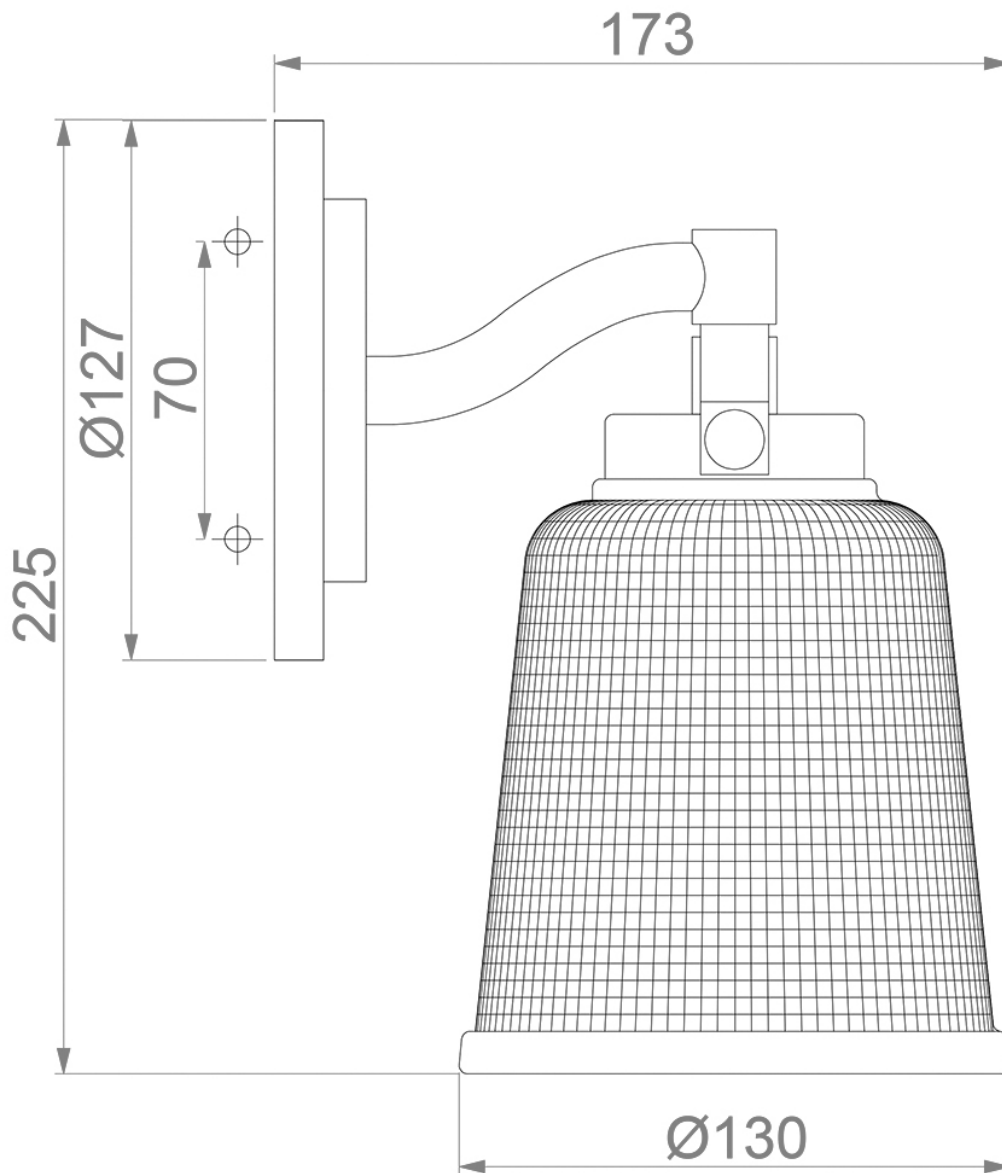

Elstead - Hinkley Lighting - Bennett HK-BENNETT1-BATH Wall Light

CONTACT