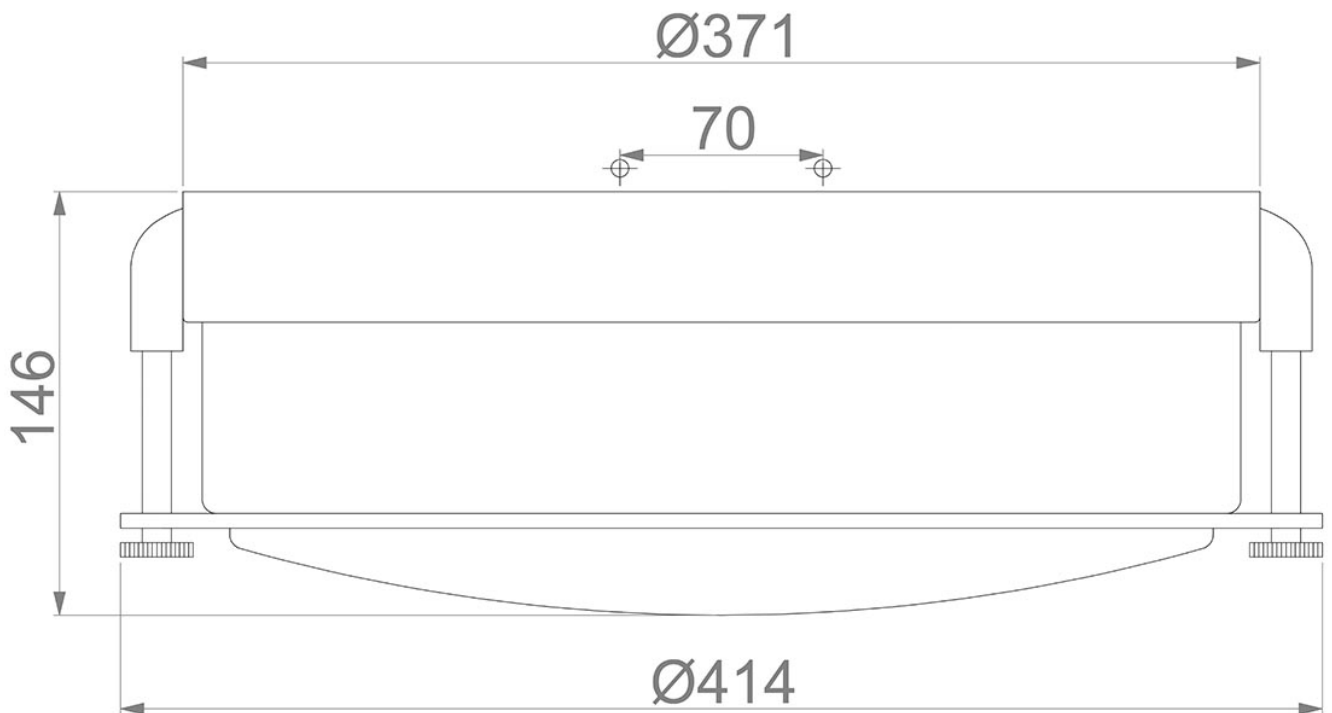

Elstead - Hinkley Lighting - Colbin HK-COLBIN-F-M-BN Flush Light

CONTACT