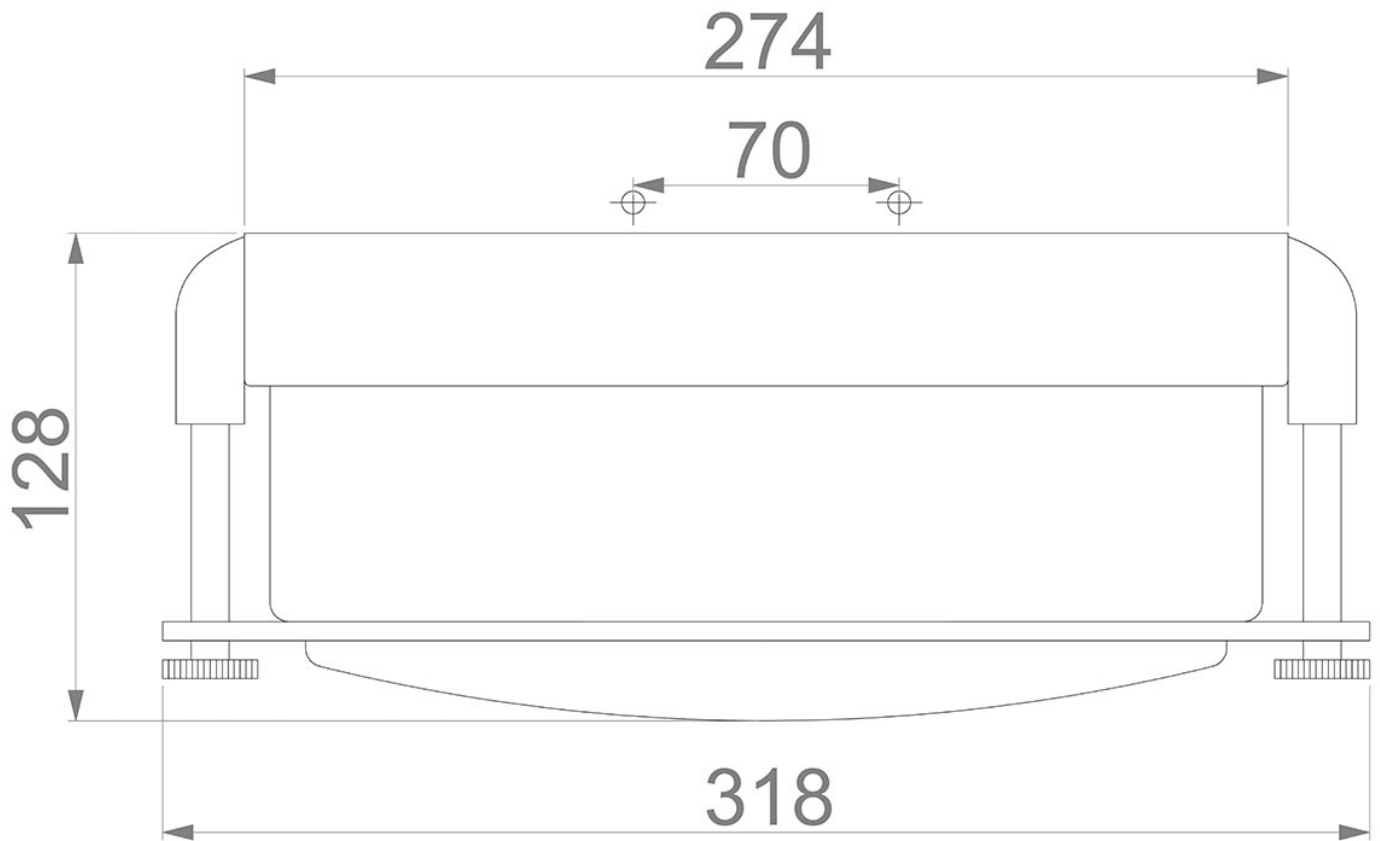

Elstead - Hinkley Lighting - Colbin HK-COLBIN-F-S-BN Flush Light

CONTACT