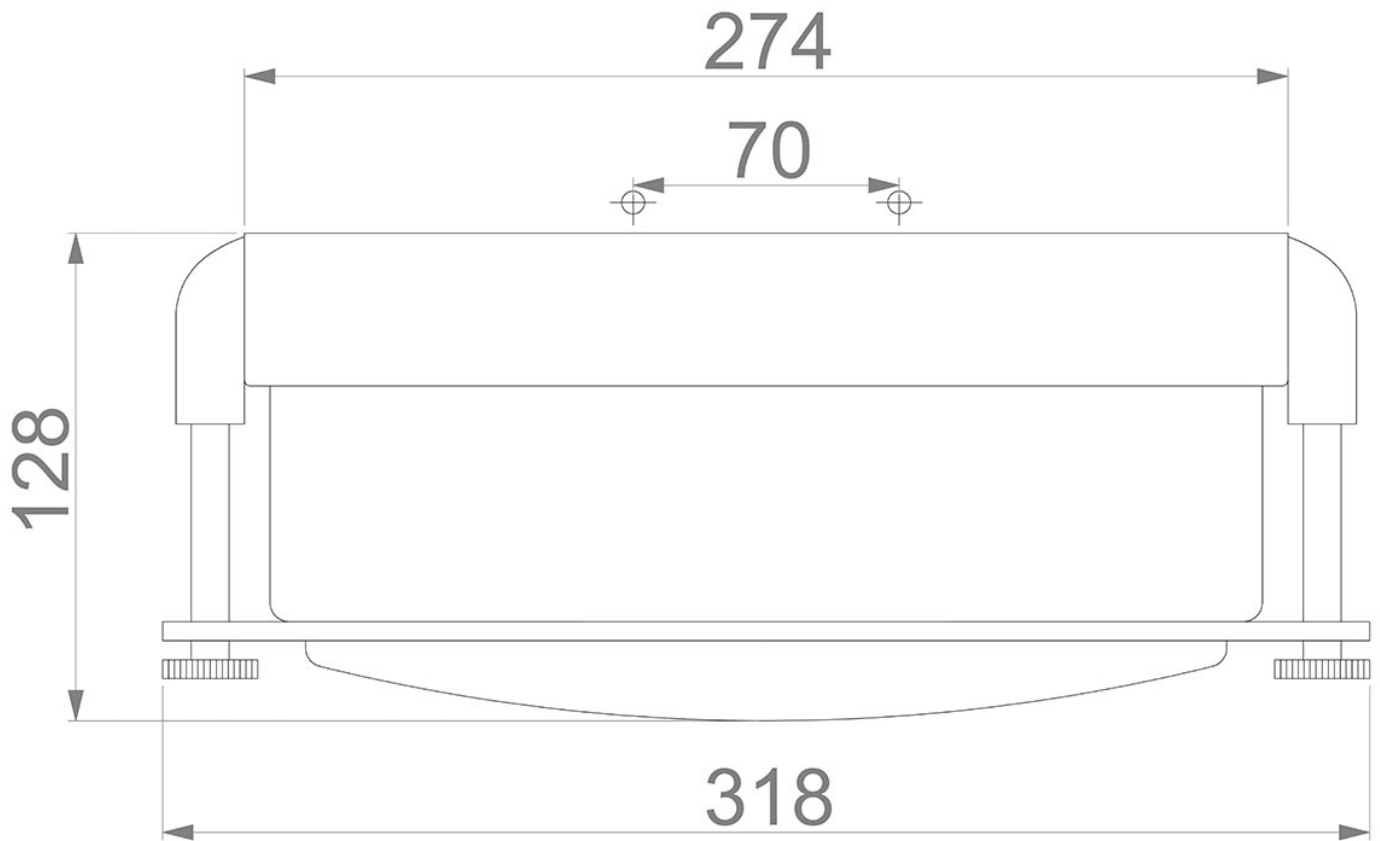

Elstead - Hinkley Lighting - Colbin HK-COLBIN-F-S-OZ Flush Light

CONTACT