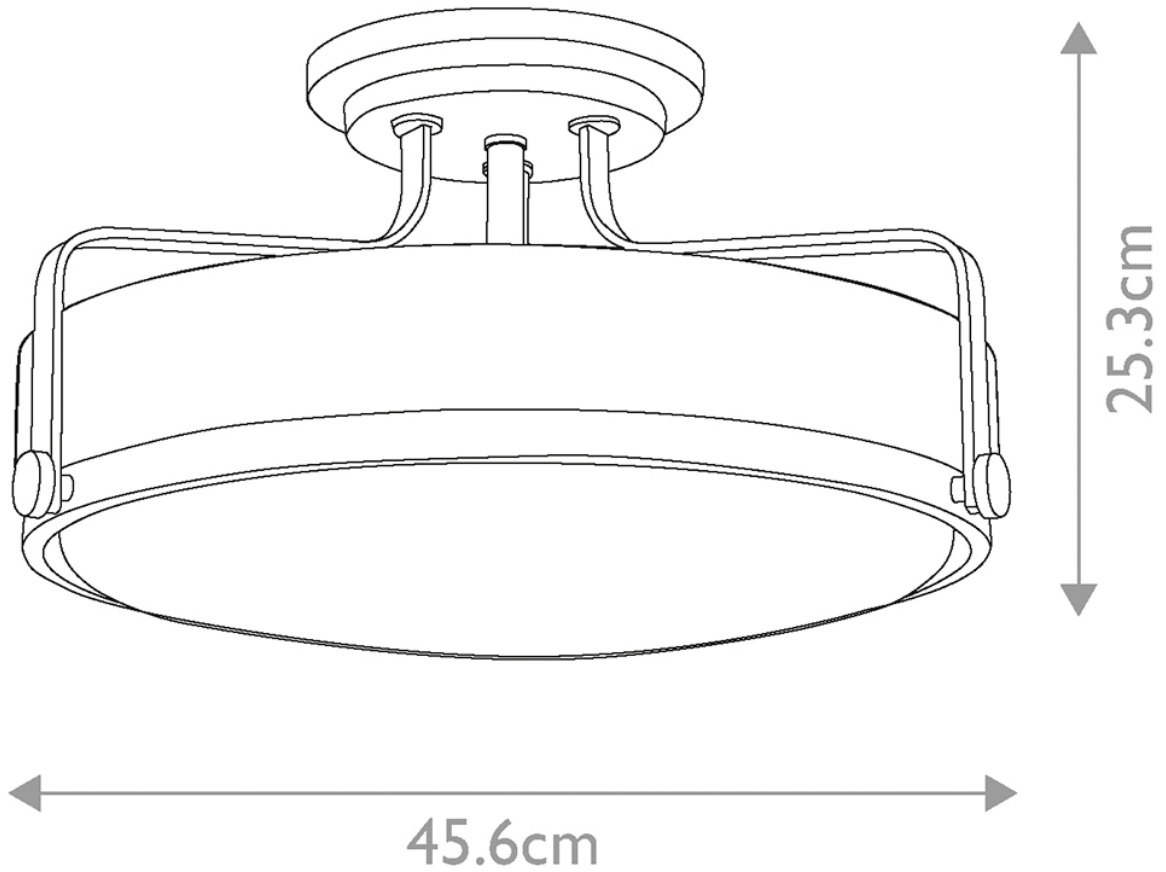

Elstead - Hinkley Lighting - Harper HK-HARPER-SFM-CM Semi-Flush

CONTACT