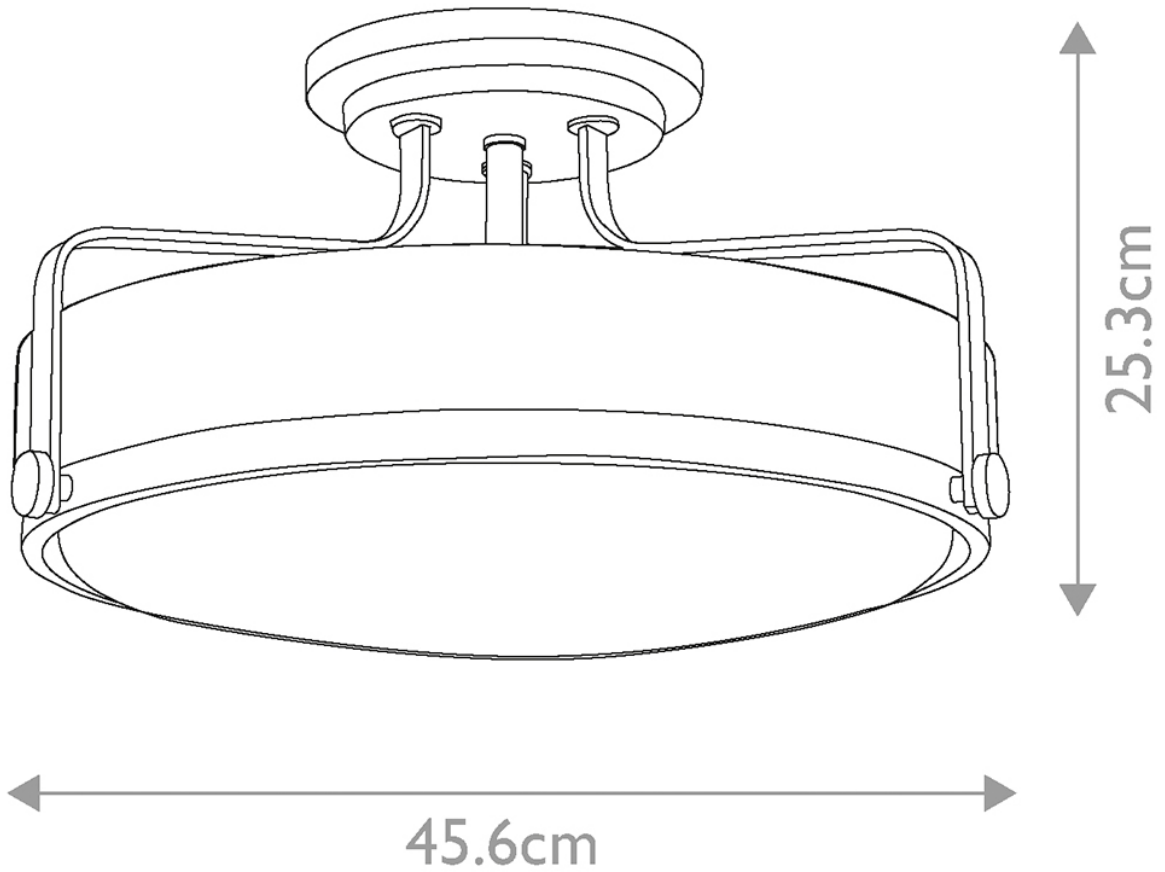

Elstead - Hinkley Lighting - Harper HK-HARPER-SFM-HB Semi-Flush

CONTACT