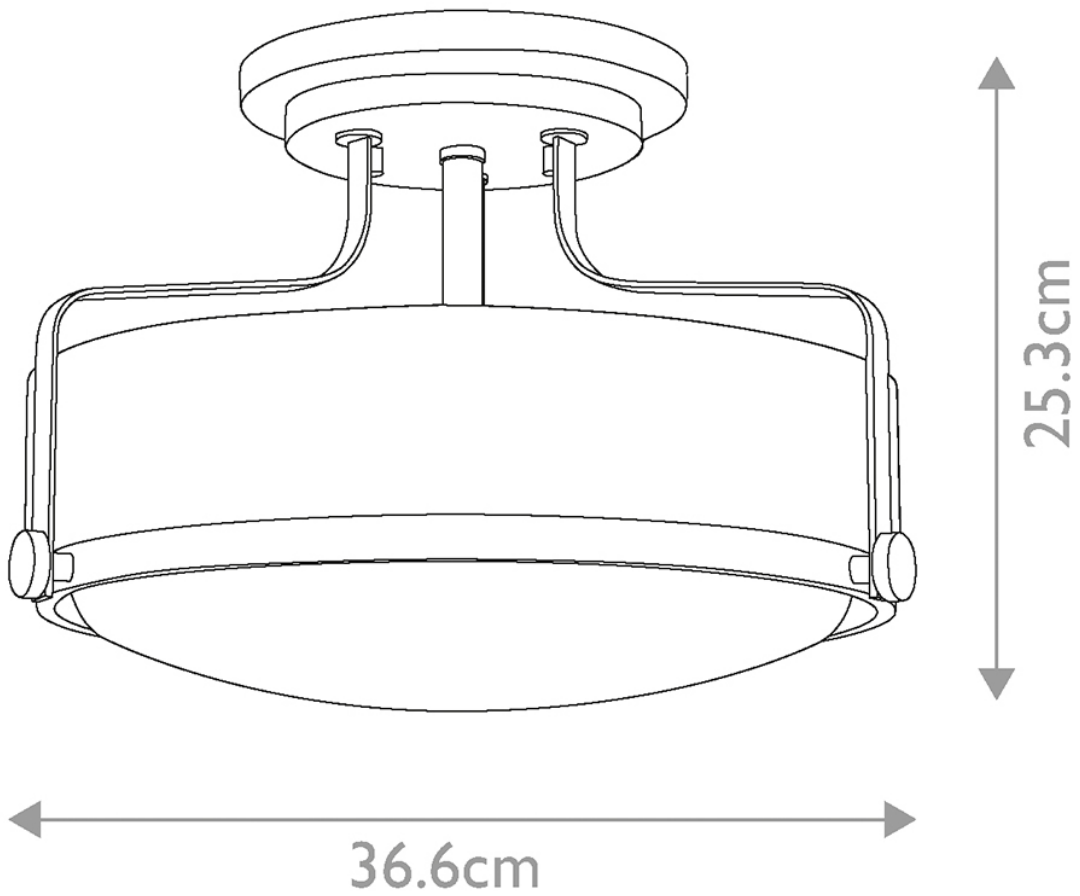

Elstead - Hinkley Lighting - Harper HK-HARPER-SFS-CM Semi-Flush

**CONTACT**