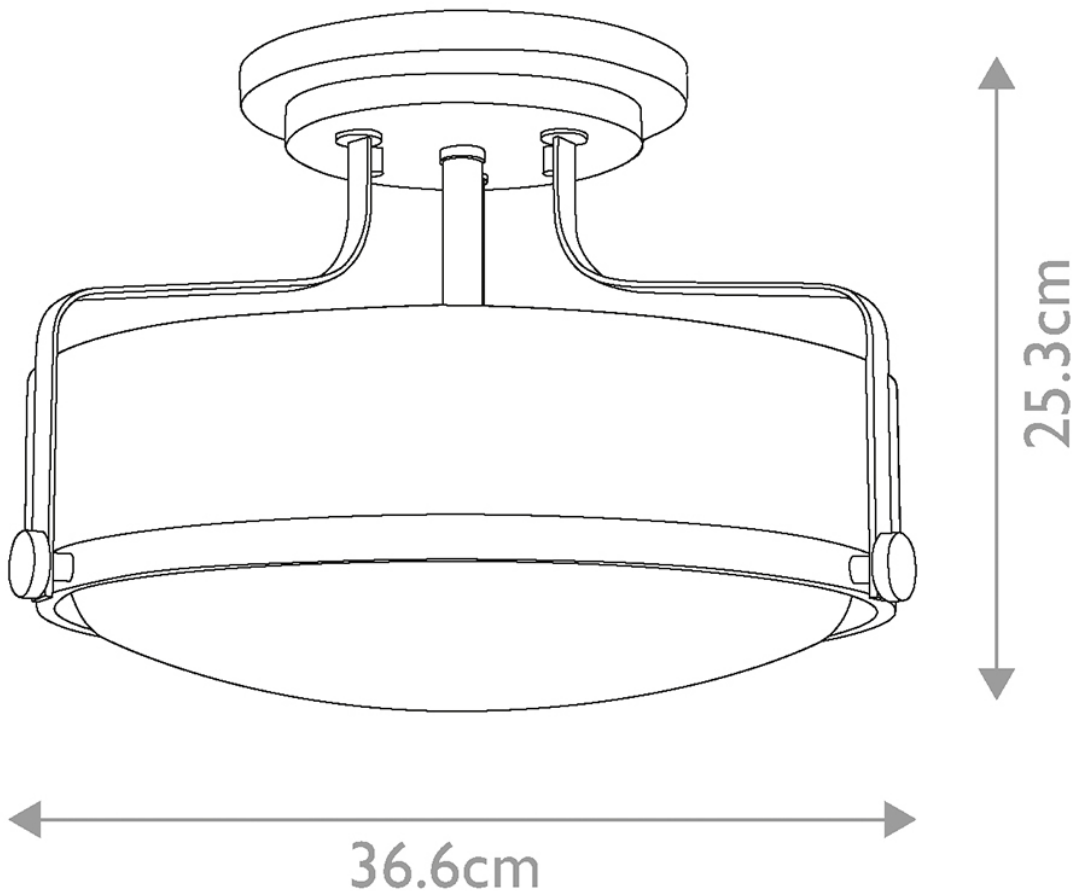

Elstead - Hinkley Lighting - Harper HK-HARPER-SFS-HB Semi-Flush

CONTACT