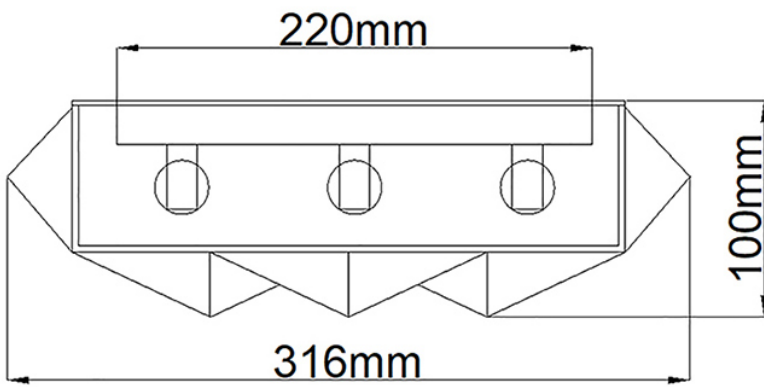

Elstead - Hinkley Lighting - Zuma HK-ZUMA-3W-SBS Wall Light

CONTACT