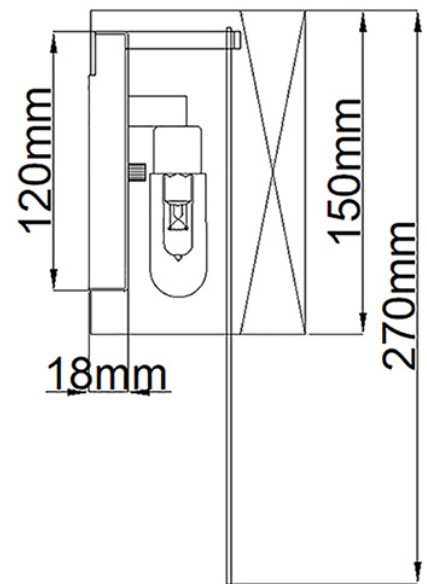

Elstead - Hinkley Lighting - Zuma HK-ZUMA-3W-SBS Wall Light

CONTACT