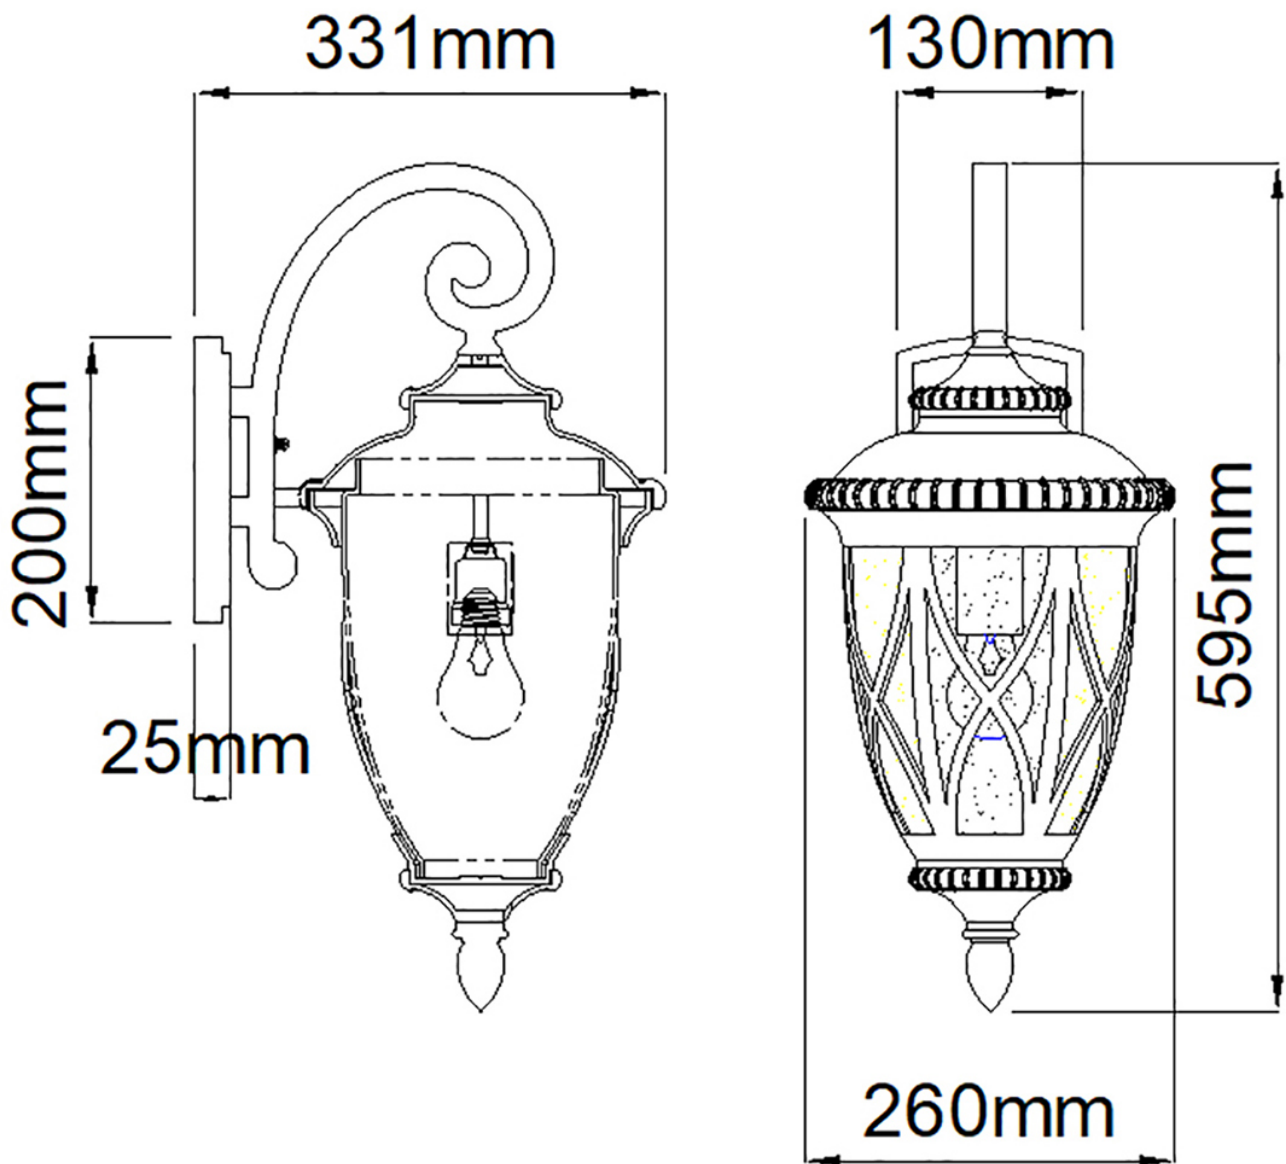

Elstead - Kichler - Admirals Cove KL-ADMIRALS-COVE-L Wall Lantern

CONTACT