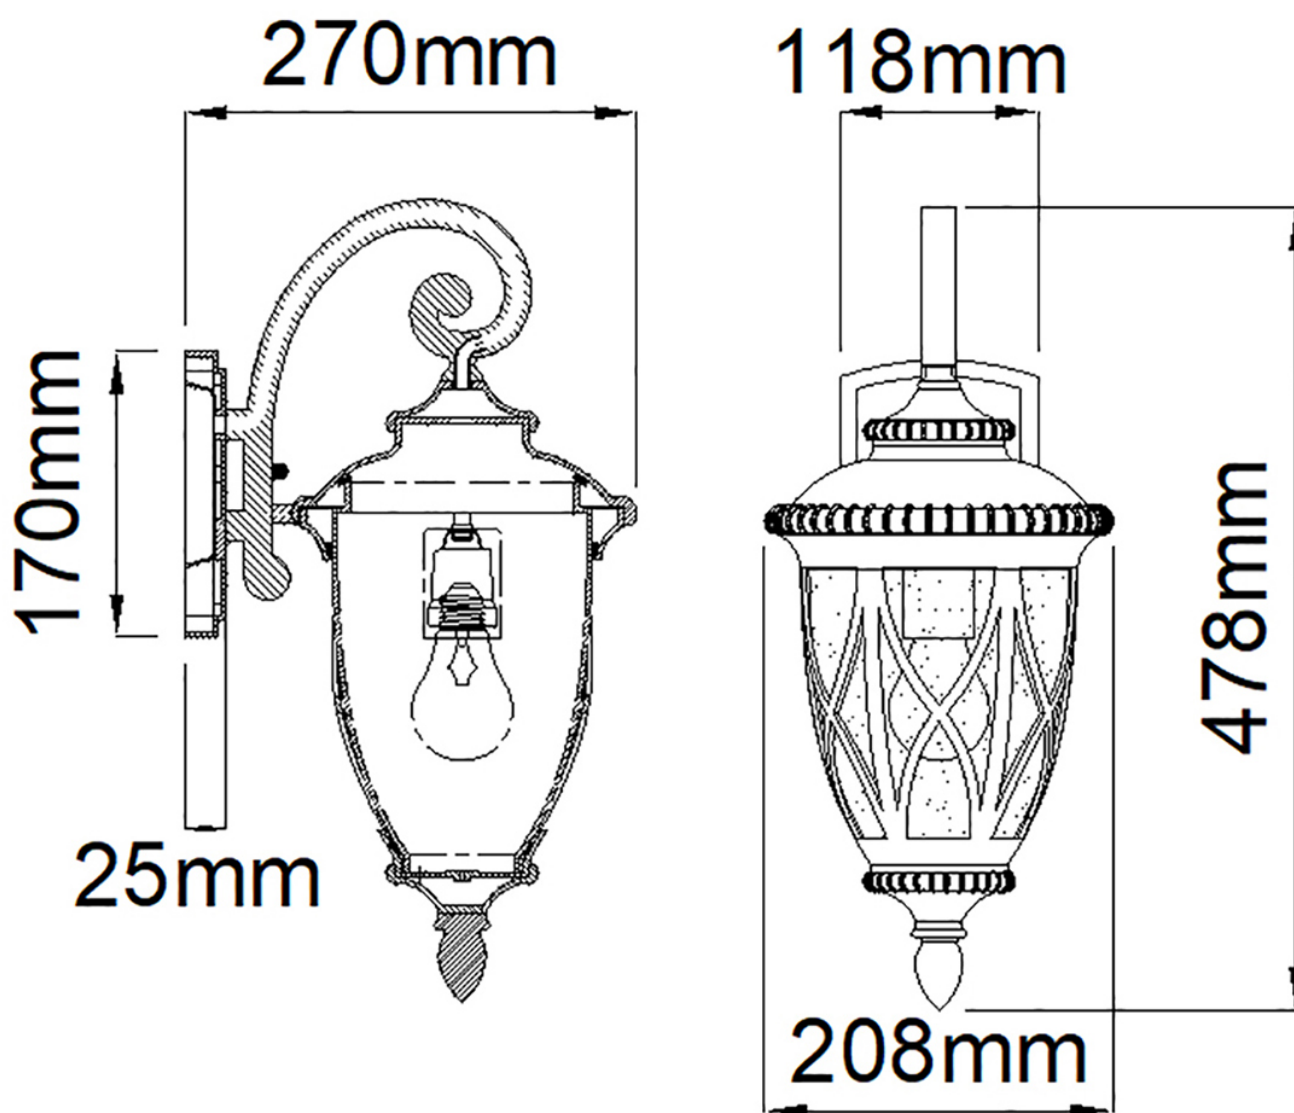

Elstead - Kichler - Admirals Cove KL-ADMIRALS-COVE-M Wall Lantern

CONTACT