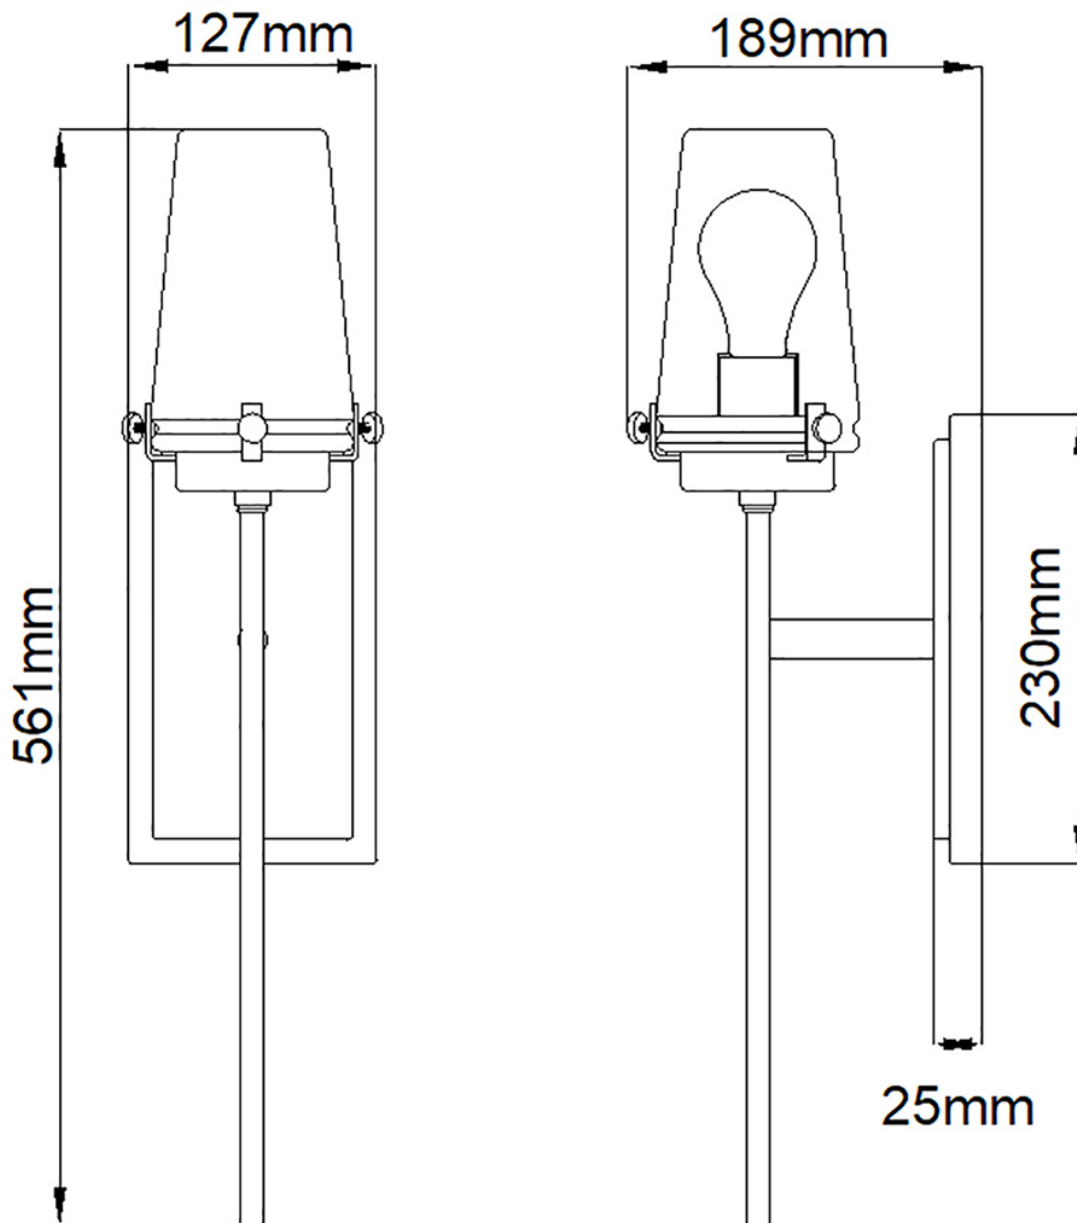

Elstead - Kichler - Alton KL-ALTON1-BATH-BB Wall Light

CONTACT