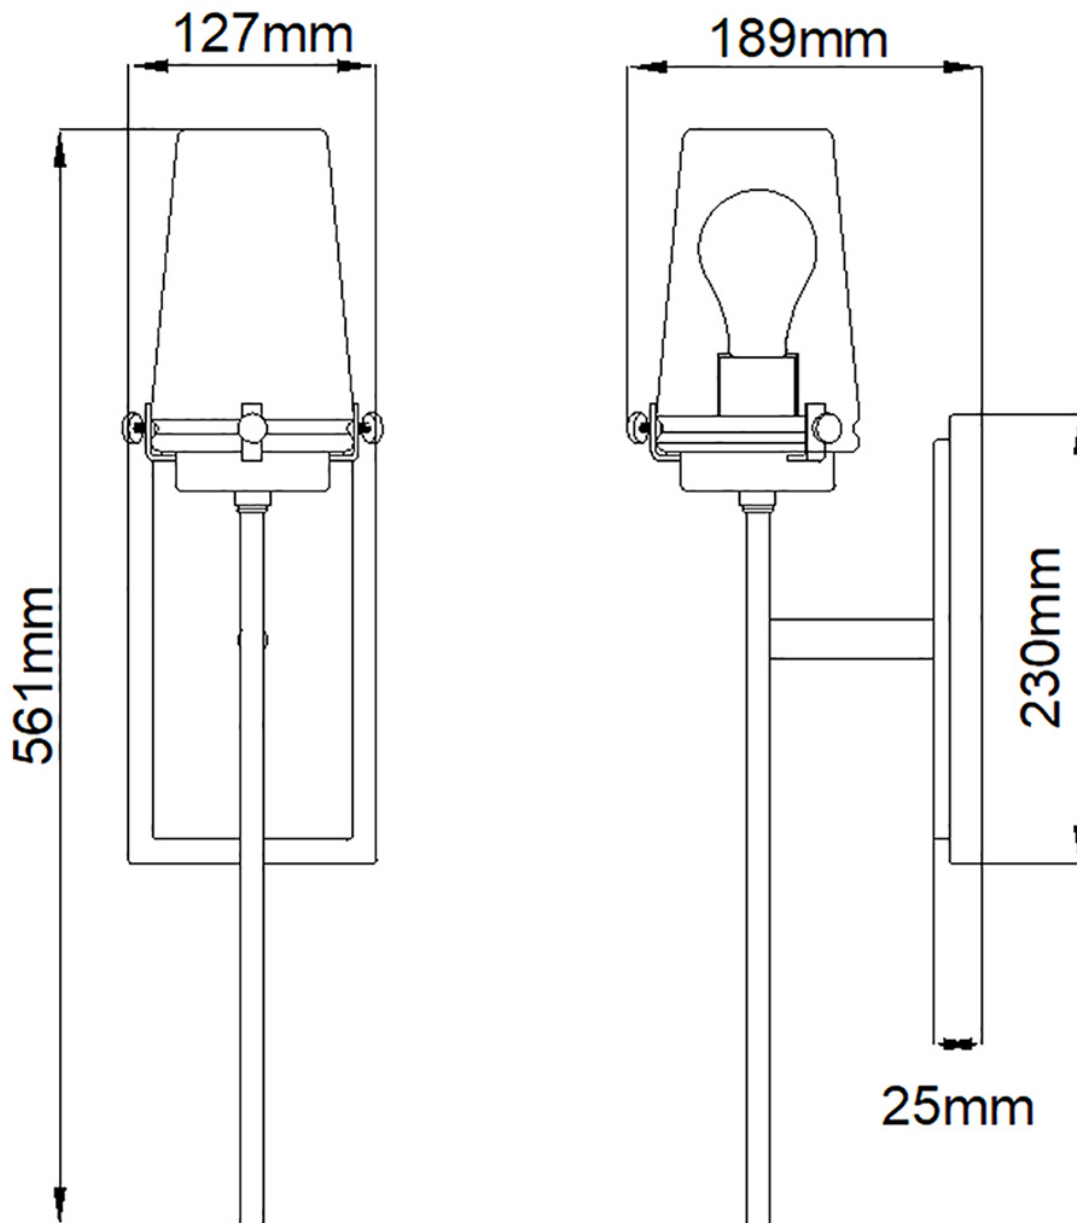

Elstead - Kichler - Alton KL-ALTON1-BATH-CH Wall Light

**CONTACT**