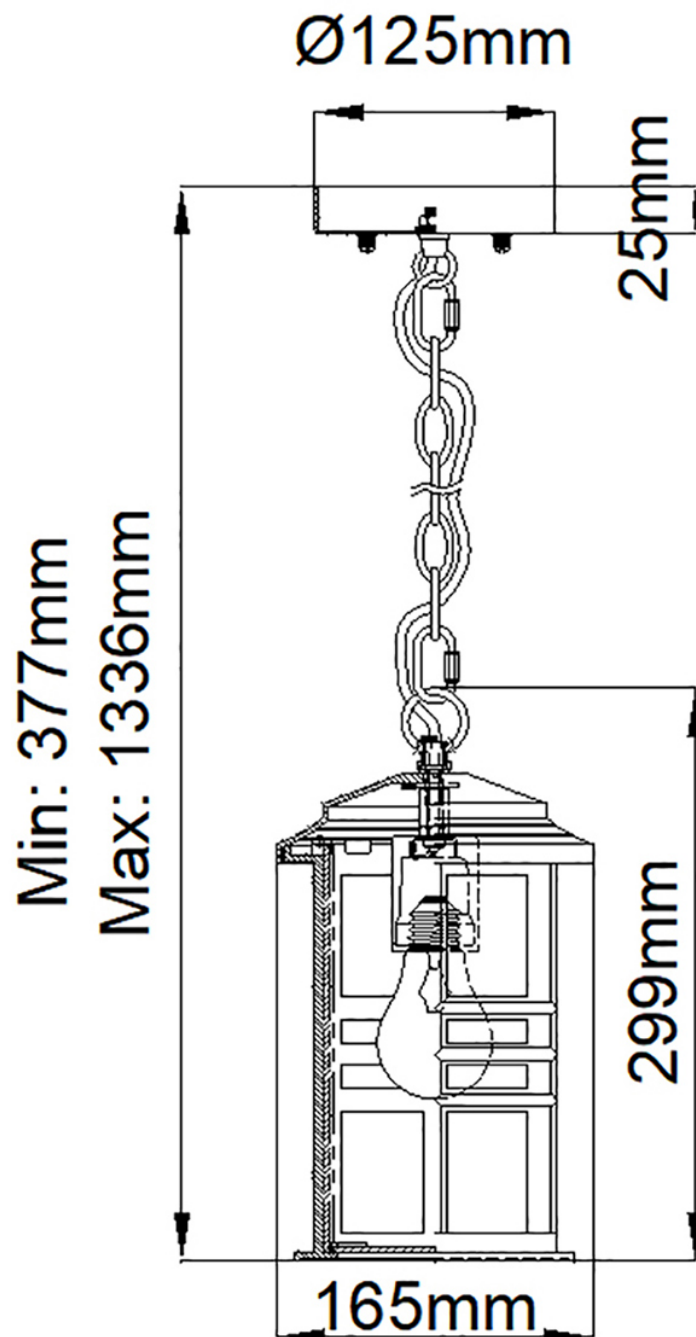

Elstead - Kichler - Beacon Square KL-BEACON-SQUARE8-OZ Chain Lantern

CONTACT