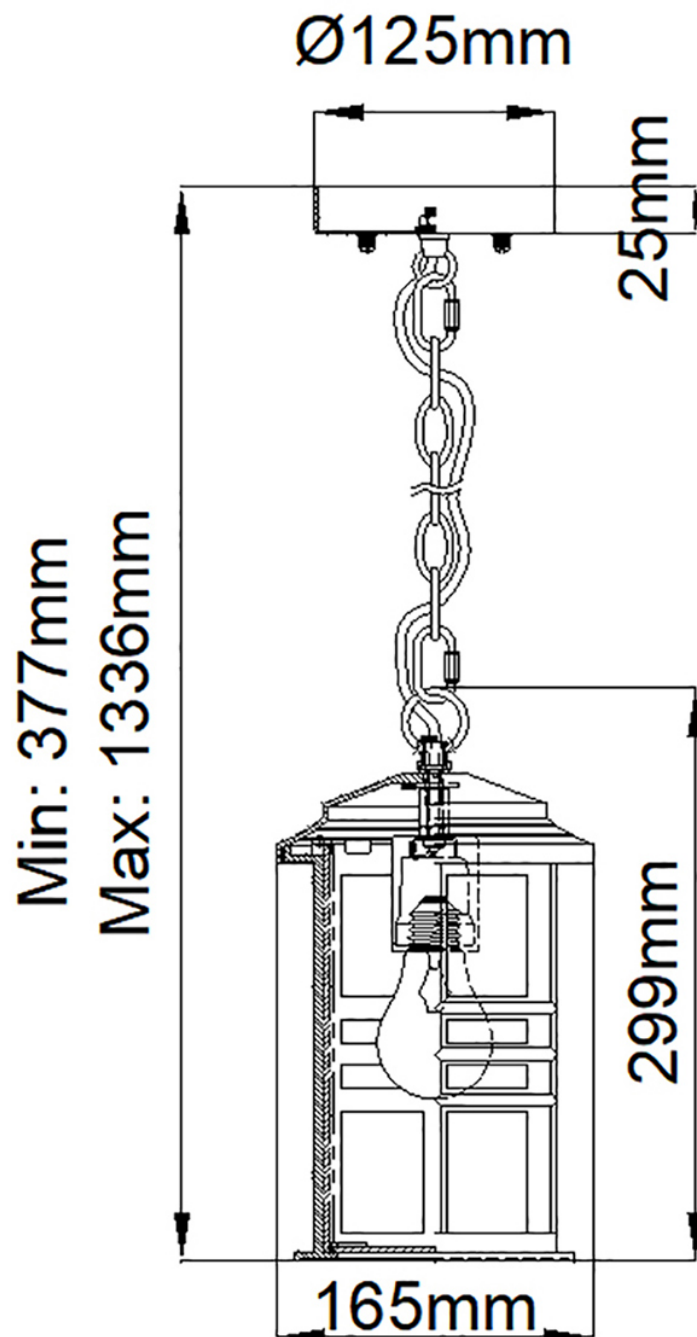

Elstead - Kichler - Beacon Square KL-BEACON-SQUARE8-WHT Chain Lantern

CONTACT