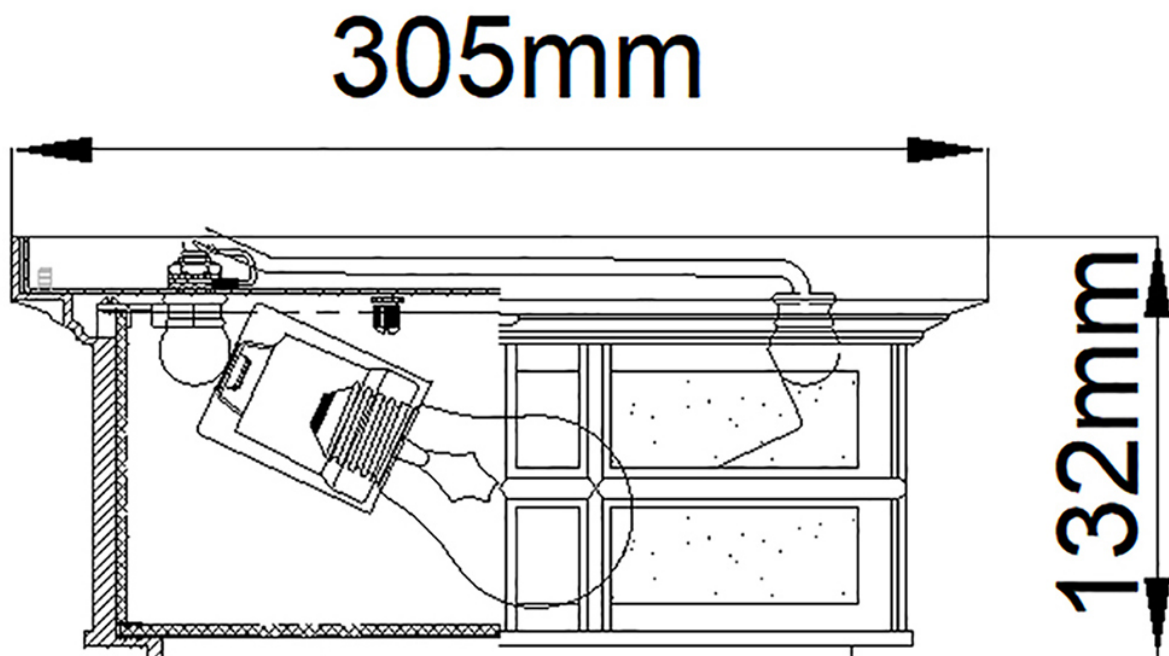

Elstead - Kichler - Beacon Square KL-BEACON-SQUARE-F-OZ Flush Light

**CONTACT**