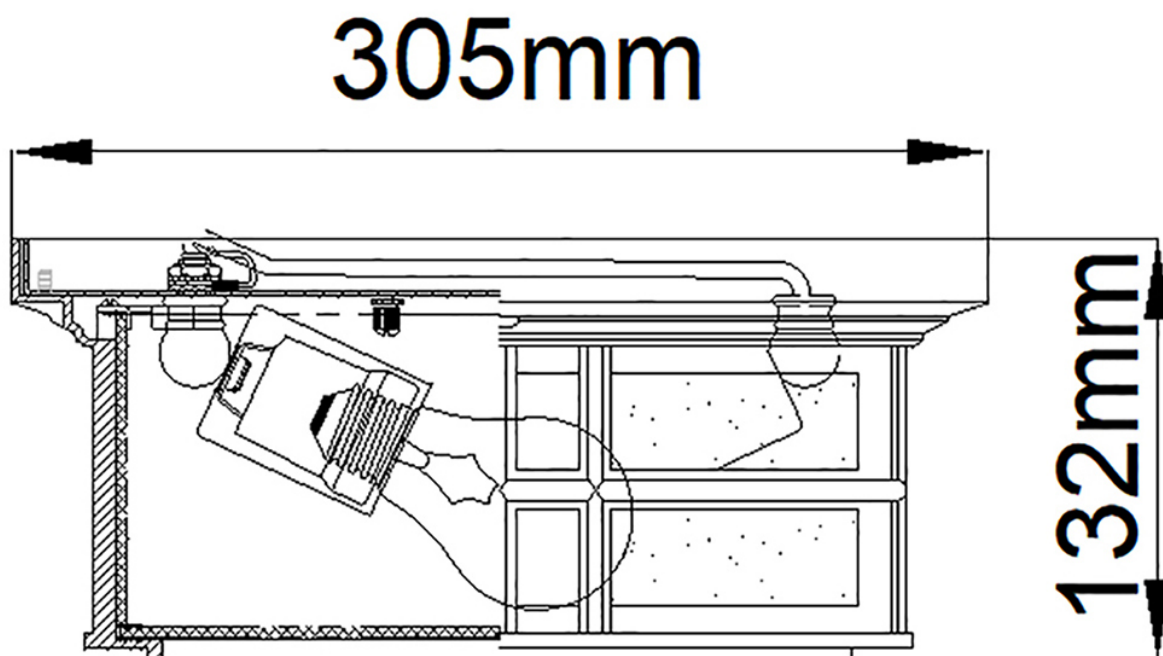

Elstead - Kichler - Beacon Square KL-BEACON-SQUARE-F-WHT Flush Light

**CONTACT**