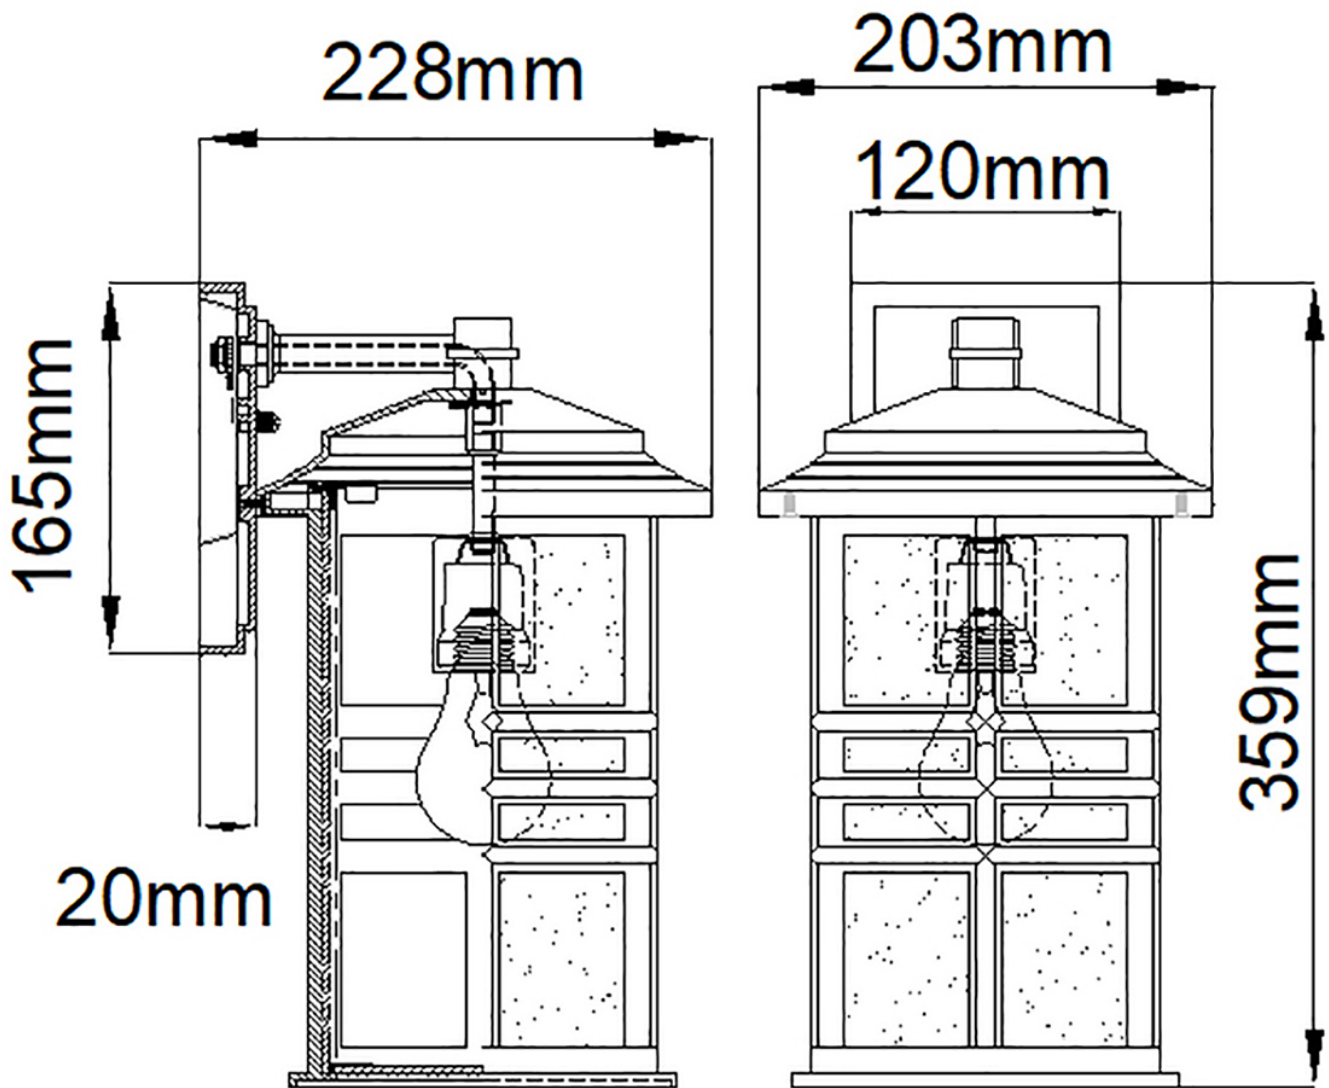

Elstead - Kichler - Beacon Square KL-BEACON-SQUARE-M-OZ Wall Lantern

CONTACT