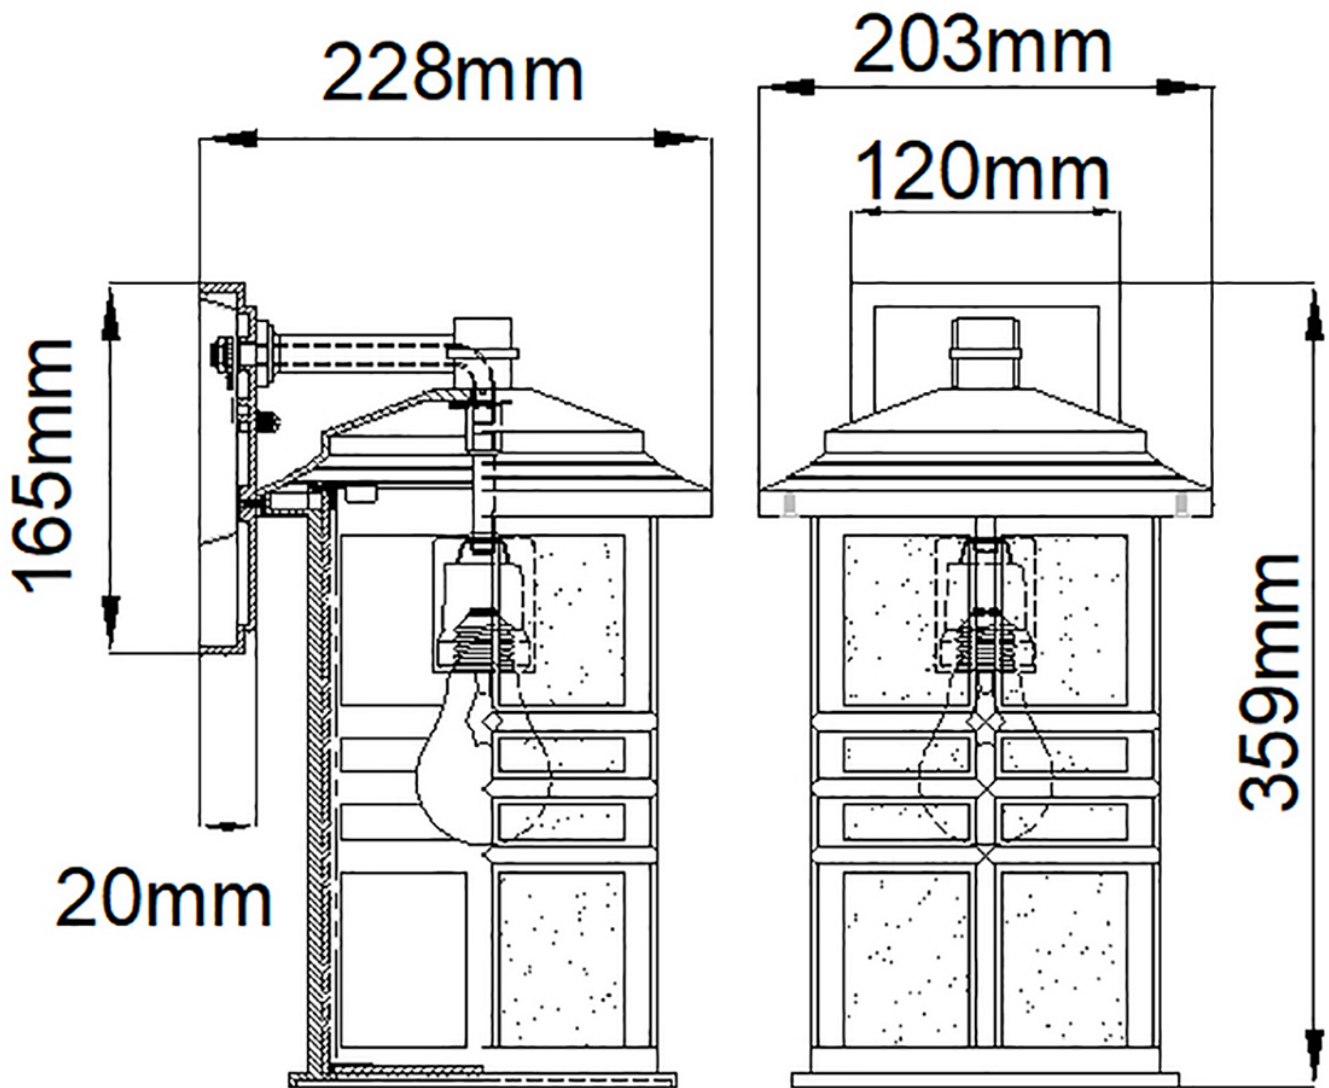

Elstead - Kichler - Beacon Square KL-BEACON-SQUARE-M-WHT Wall Lantern

CONTACT