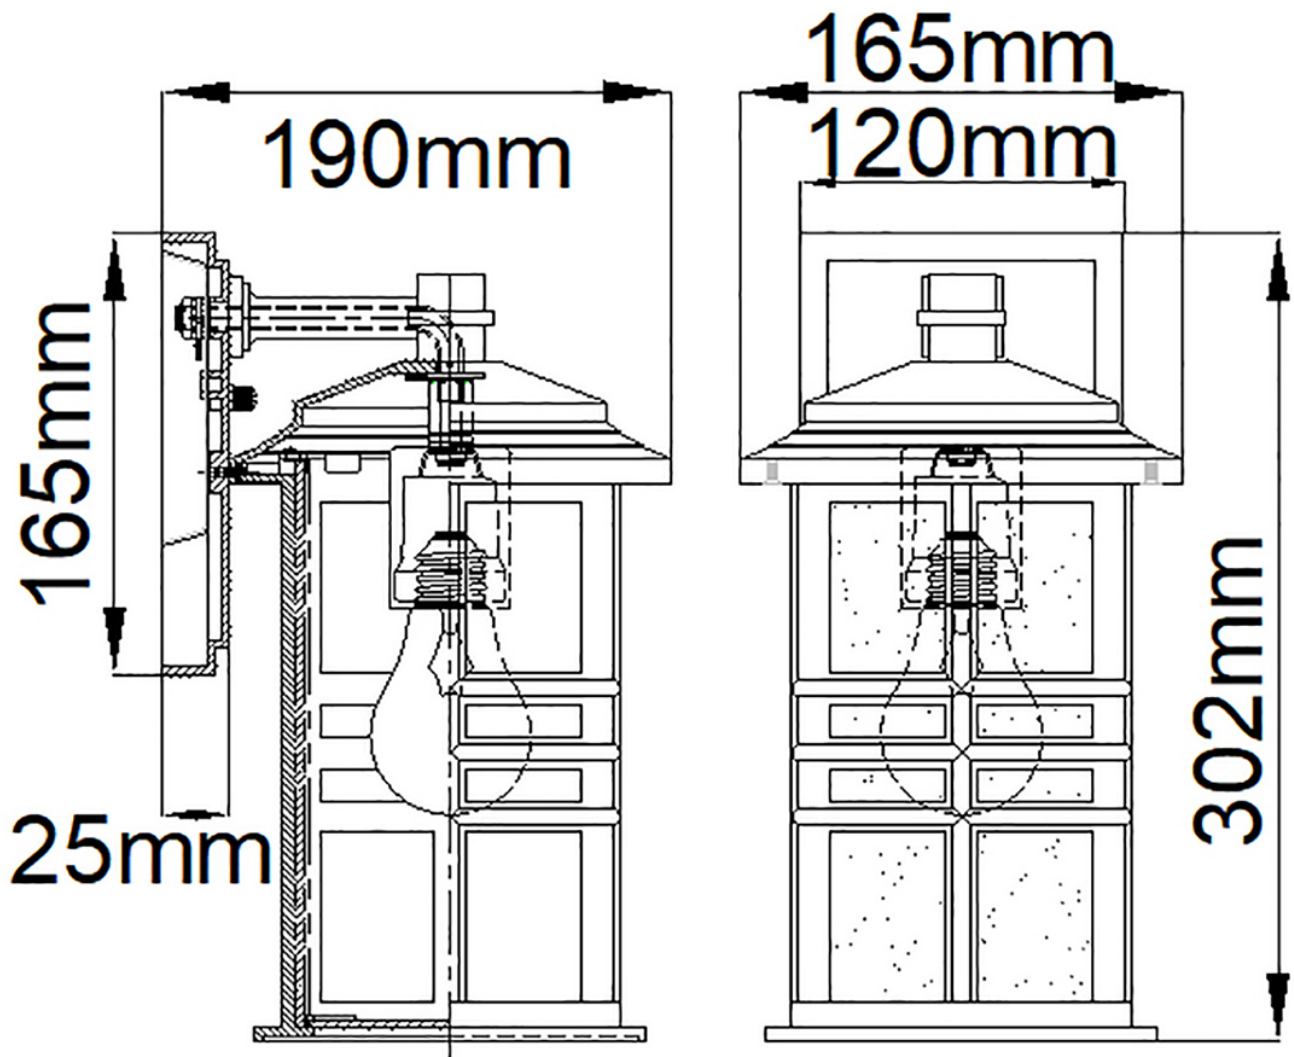

Elstead - Kichler - Beacon Square KL-BEACON-SQUARE-S-OZ Wall Lantern

CONTACT