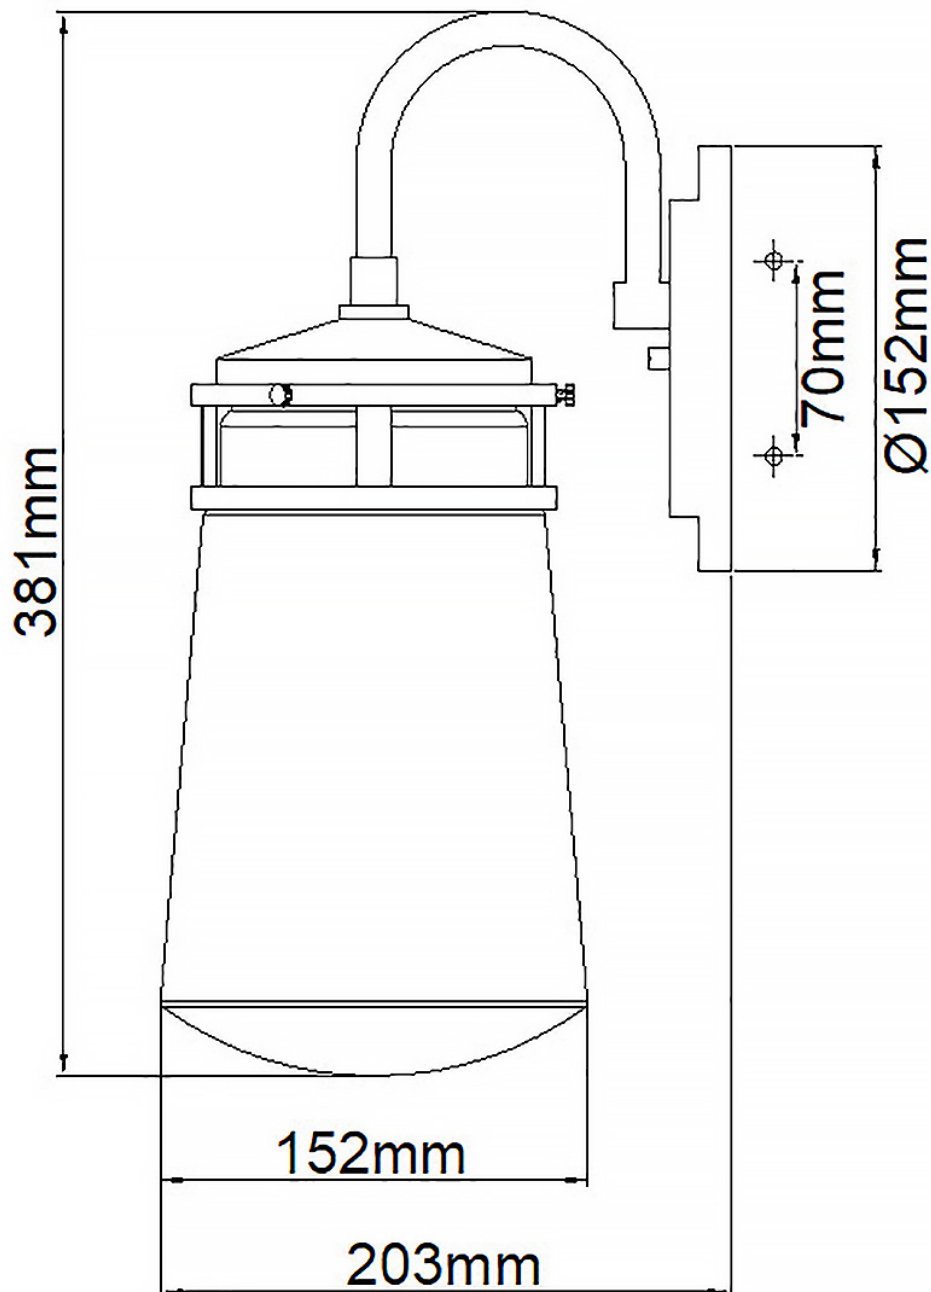

Elstead - Kichler - Lyndon KL-LYNDON2-M-BA Wall Light

CONTACT