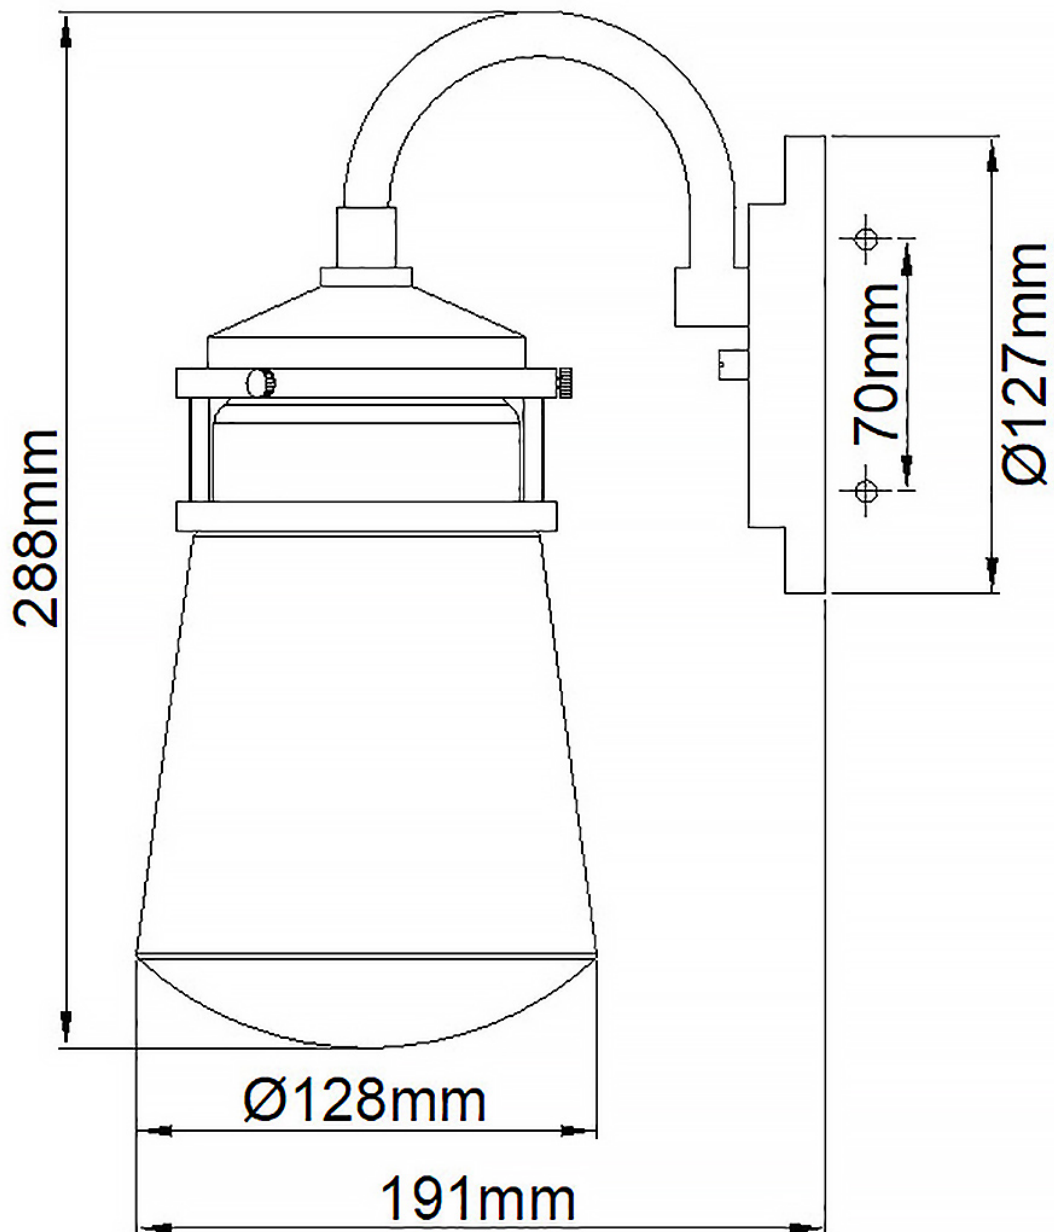

Elstead - Kichler - Lyndon KL-LYNDON2-S-BA Wall Light

CONTACT