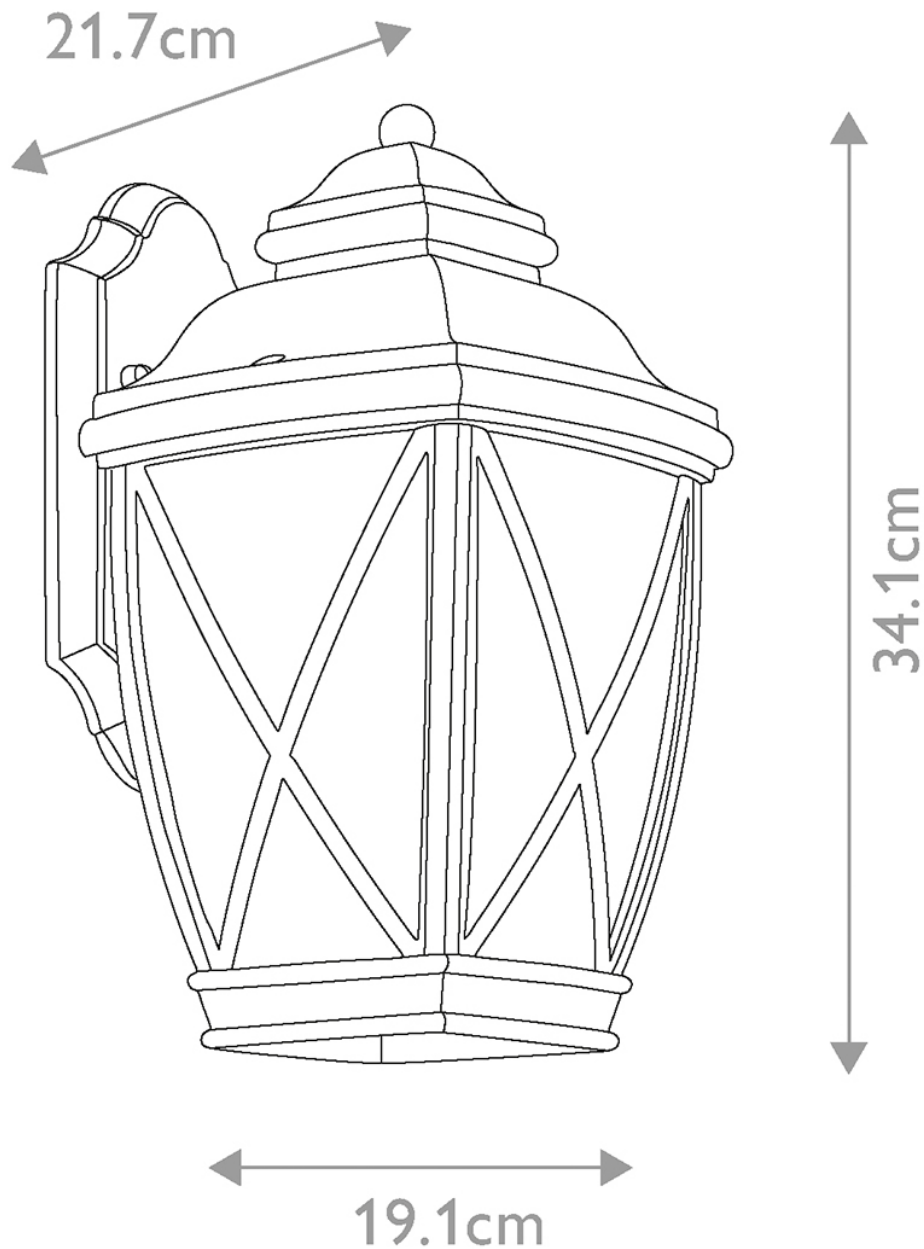

Elstead - Kichler - Tangier KL-TANGIER2-M Wall Lantern

CONTACT