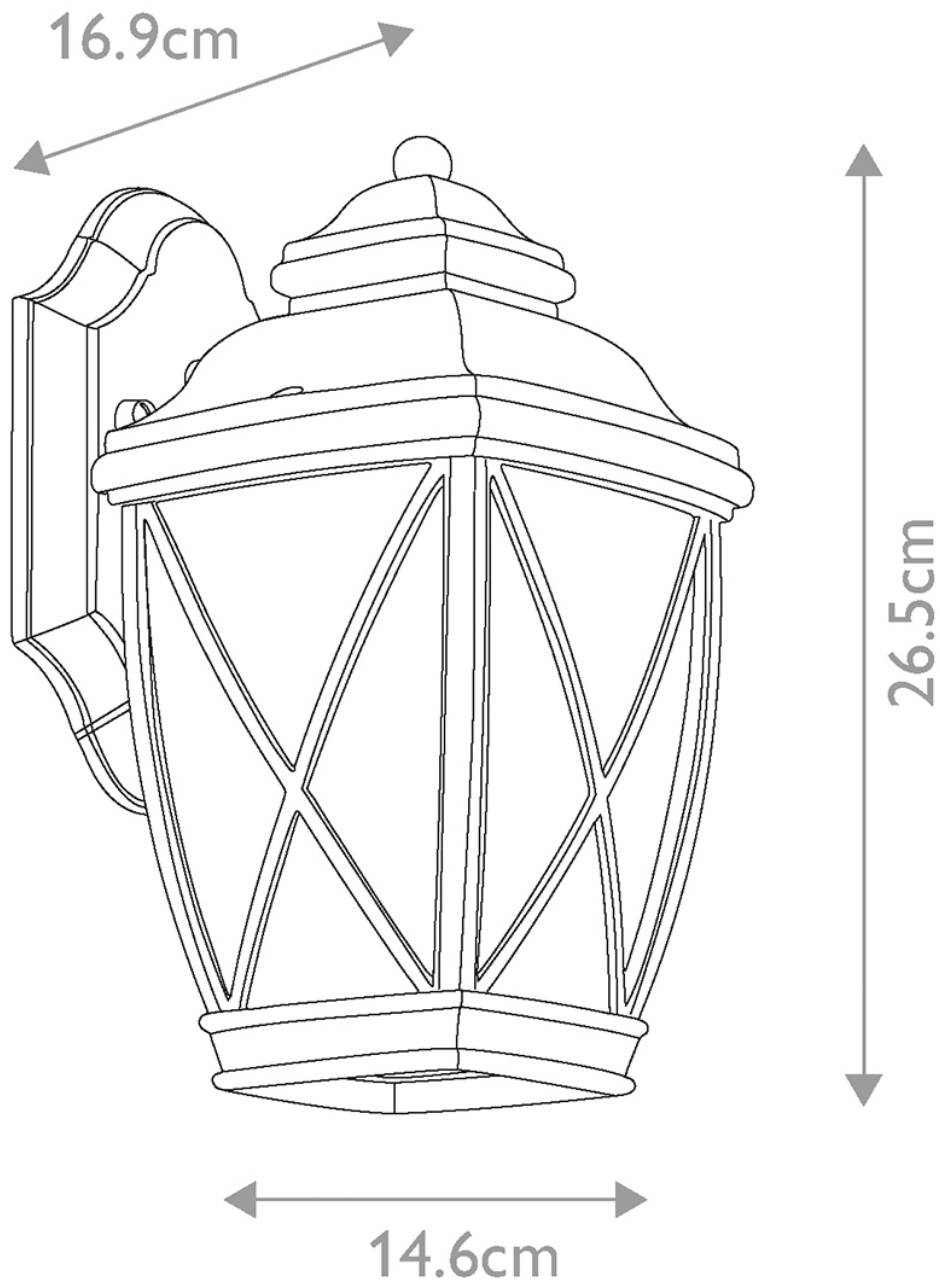

Elstead - Kichler - Tangier KL-TANGIER2-S Wall Lantern

CONTACT