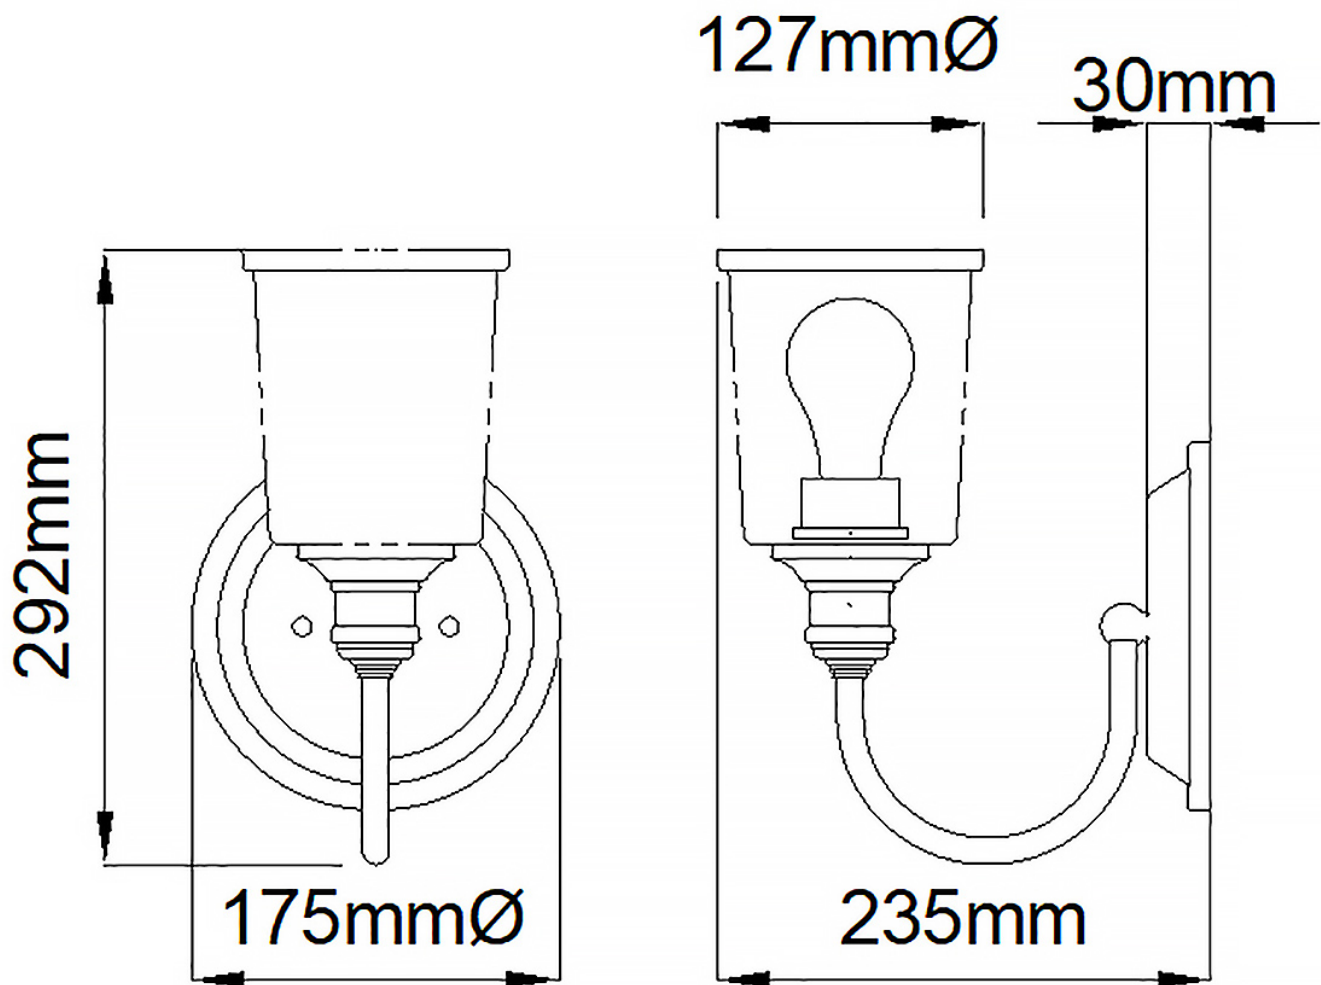

Elstead - Kichler - Waverly KL-WAVERLY1-CLP Wall Light

CONTACT