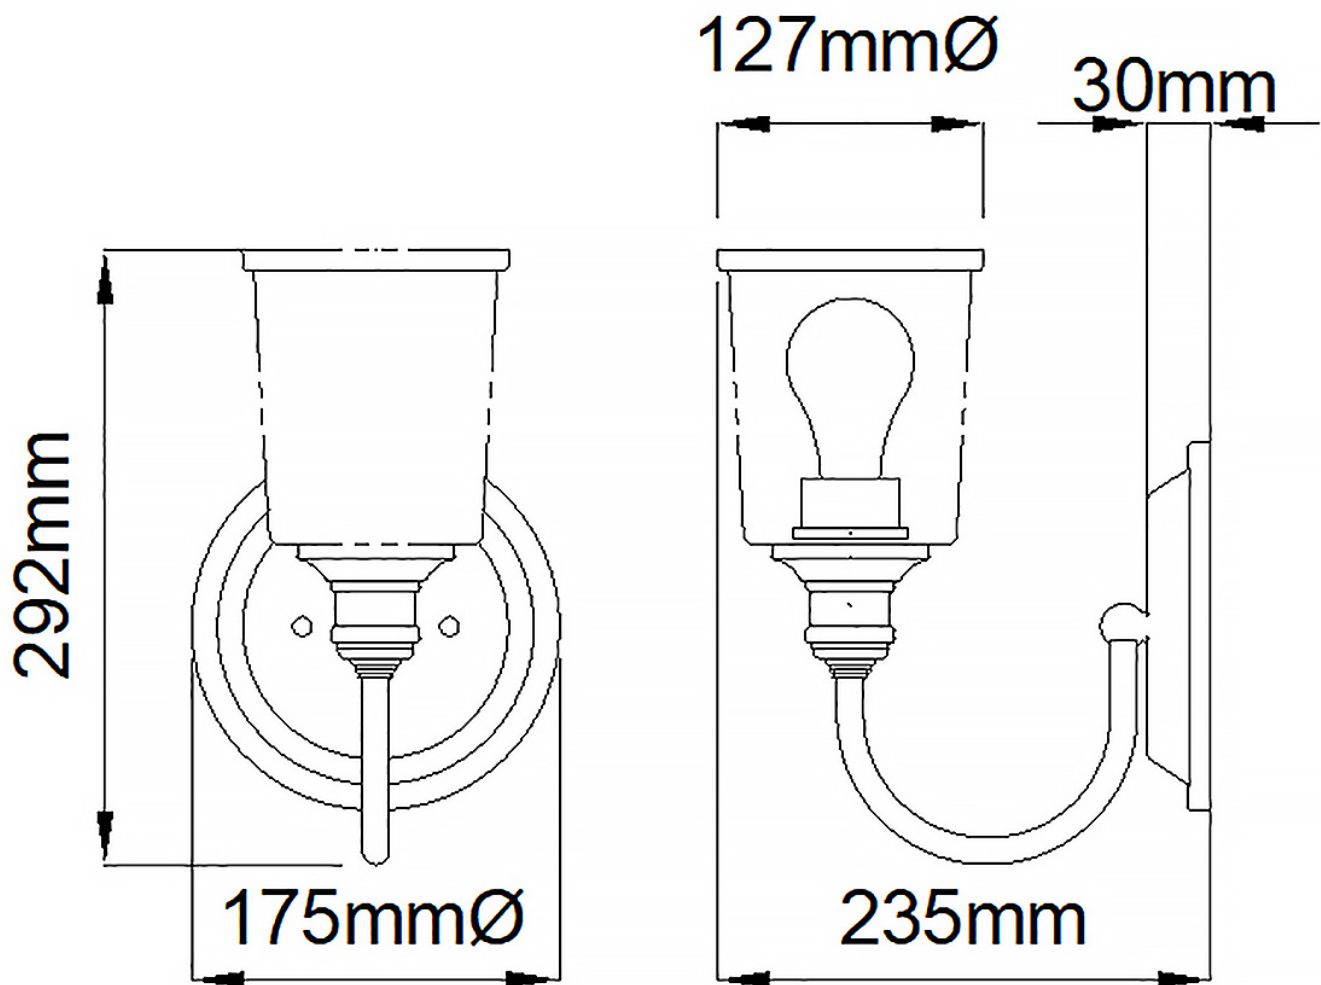

Elstead - Kichler - Waverly KL-WAVERLY1-NBR Wall Light

CONTACT