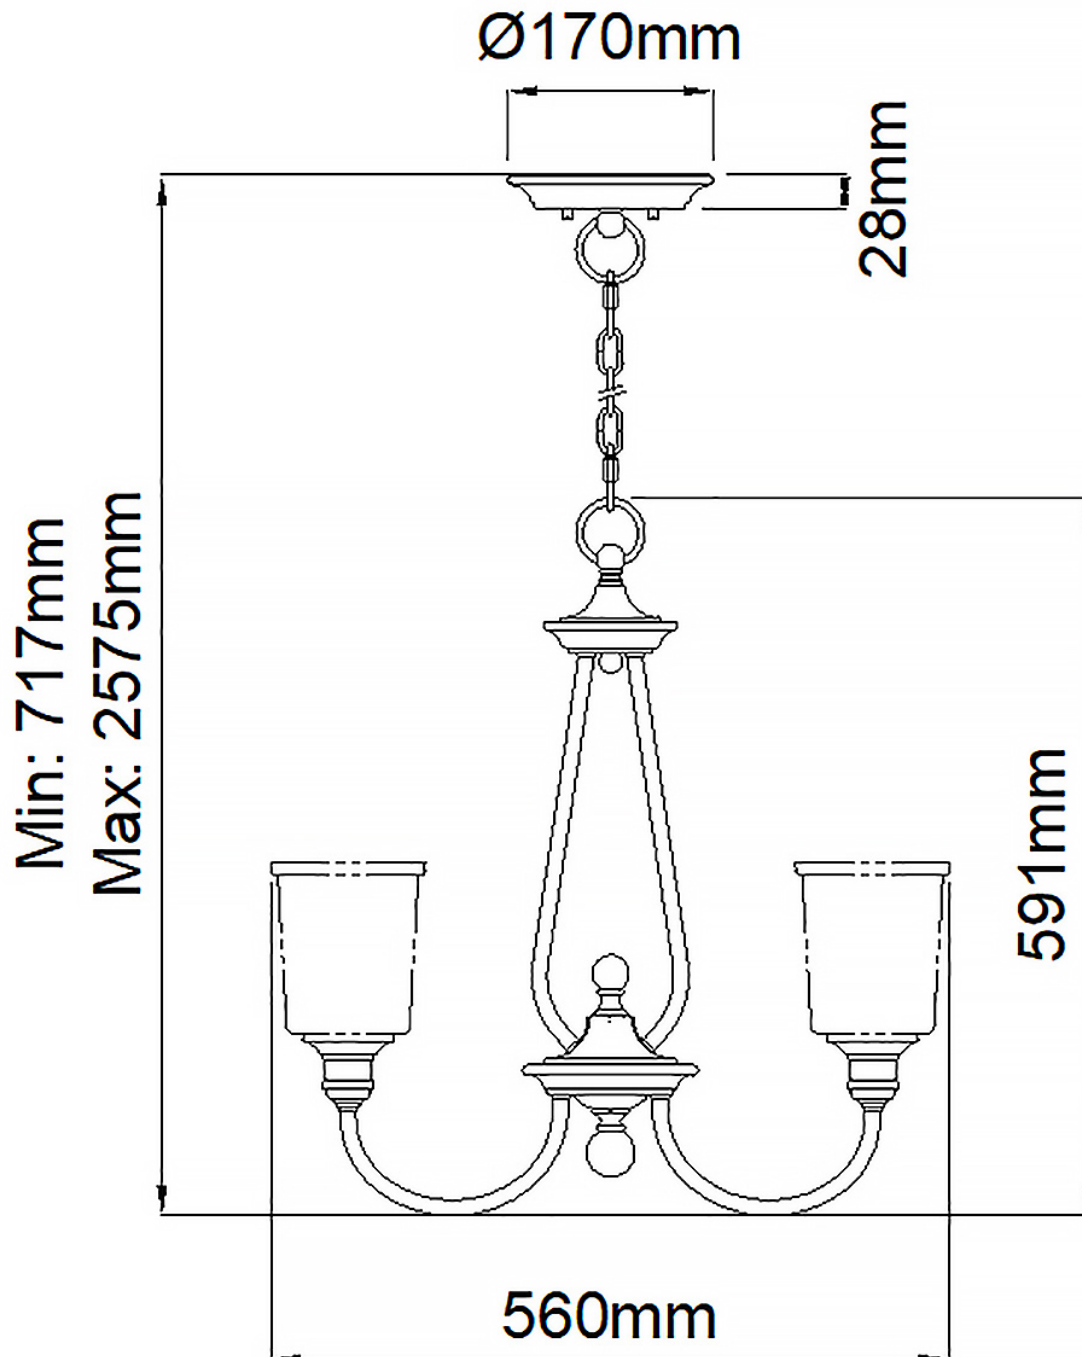

Elstead - Kichler - Waverly KL-WAVERLY3-CLP Chandelier

CONTACT