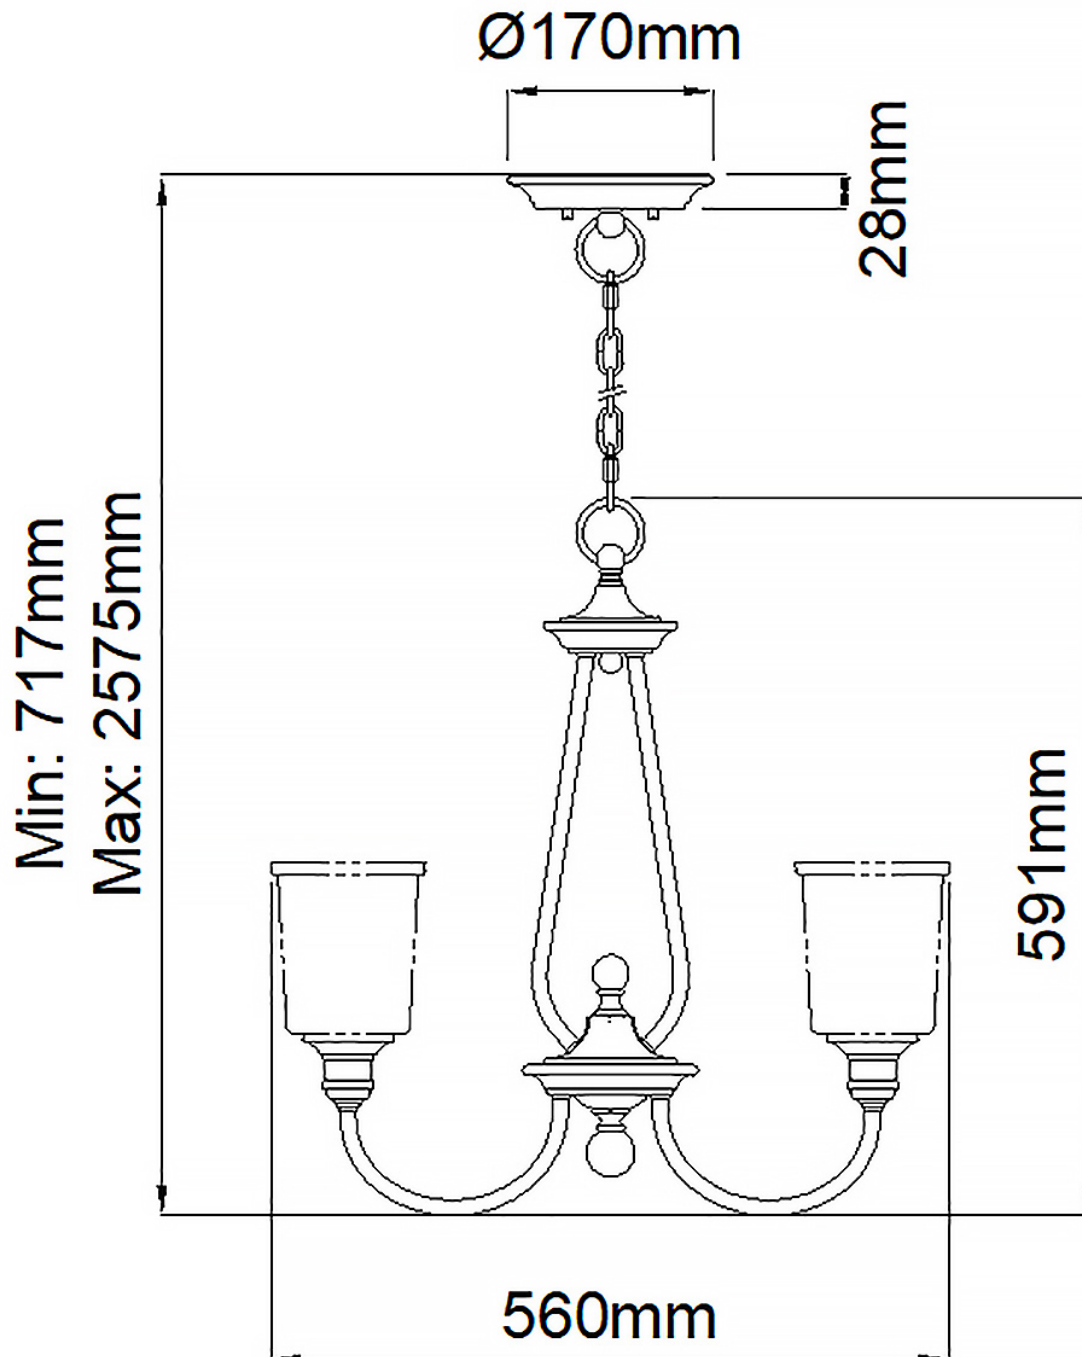

Elstead - Kichler - Waverly KL-WAVERLY3-NBR Chandelier

CONTACT