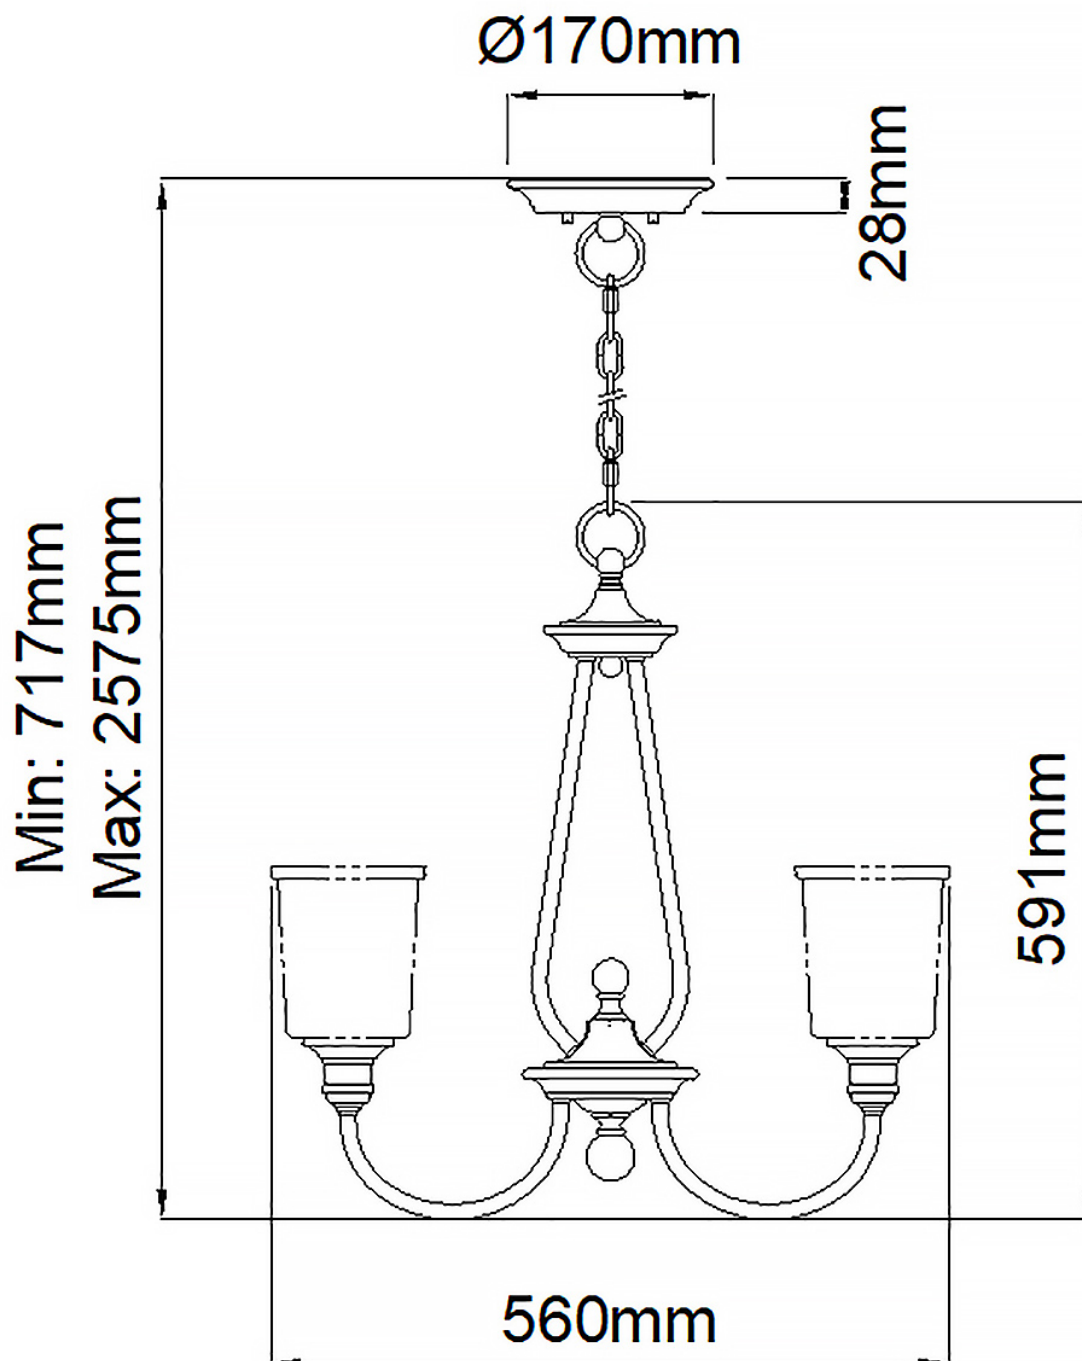

Elstead - Kichler - Waverly KL-WAVERLY5-CLP Chandelier

CONTACT