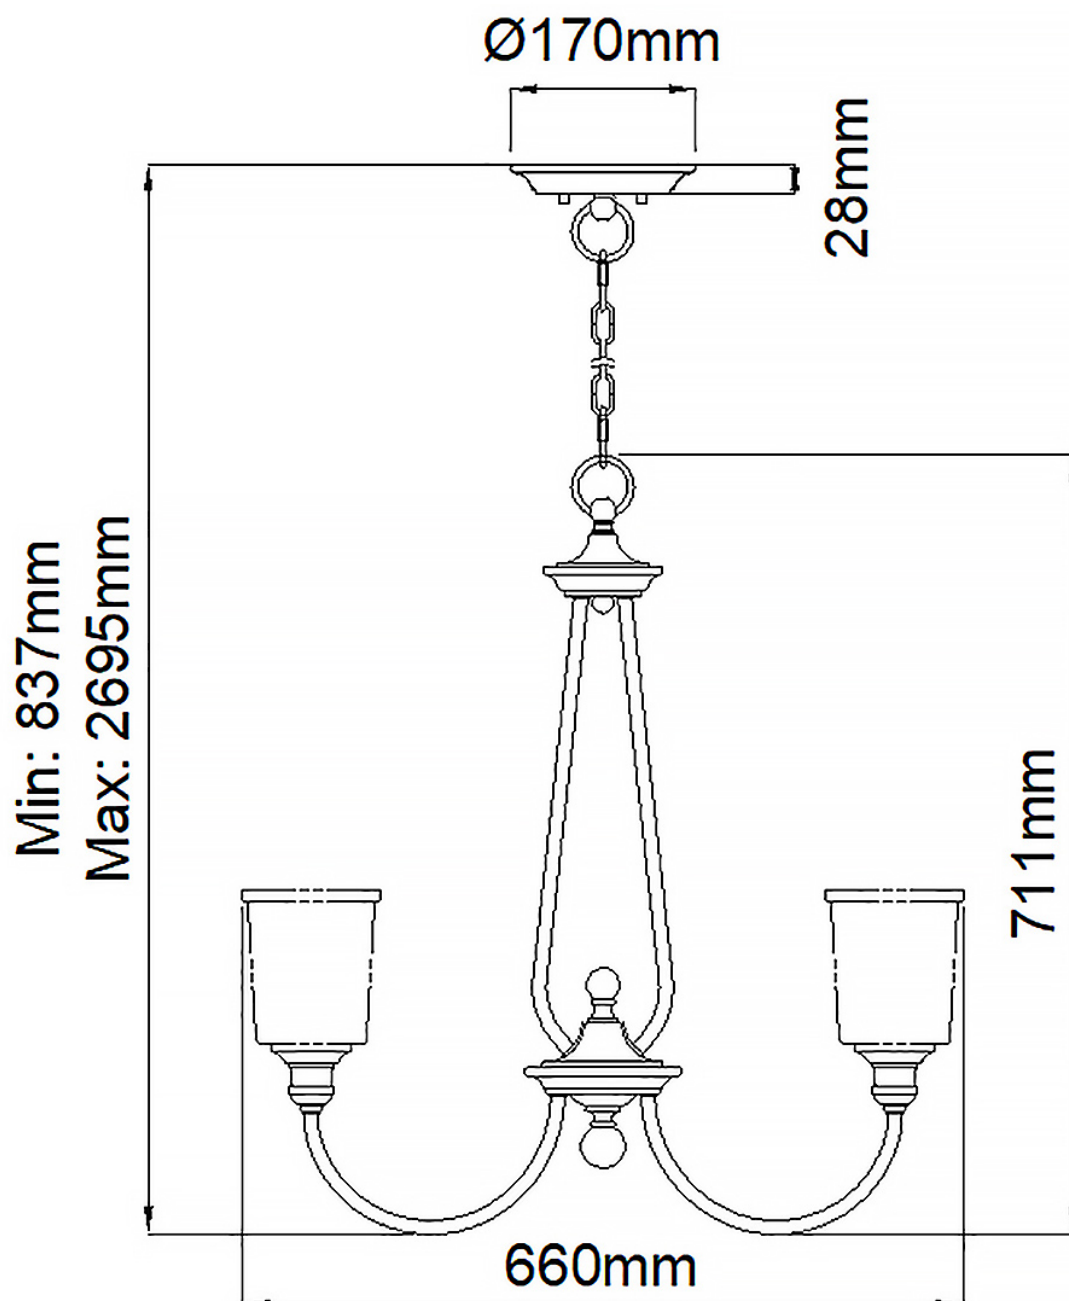

Elstead - Kichler - Waverly KL-WAVERLY5-NBR Chandelier

CONTACT