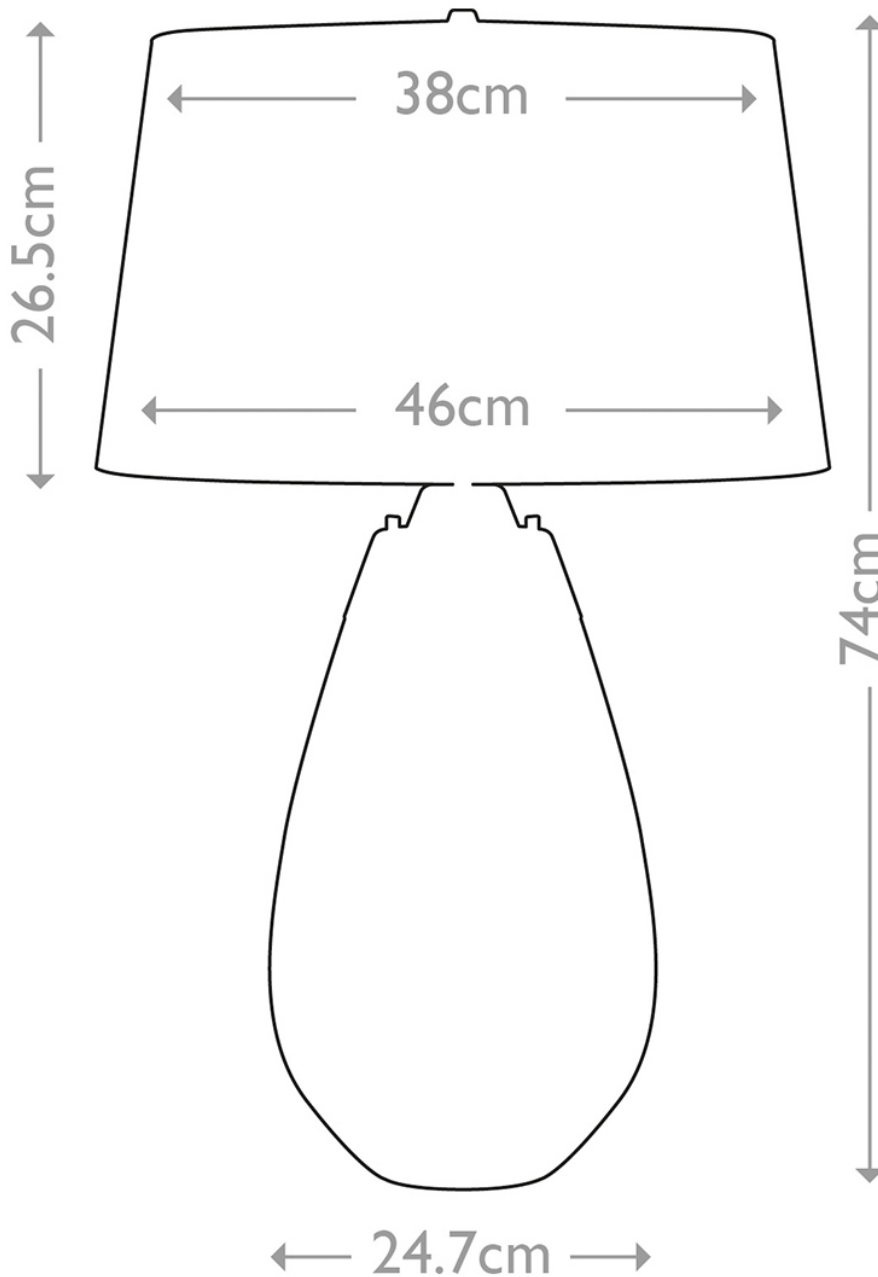

Elstead - Lena LENA-TL-L-SMOKE-OWSS Table Lamp

CONTACT