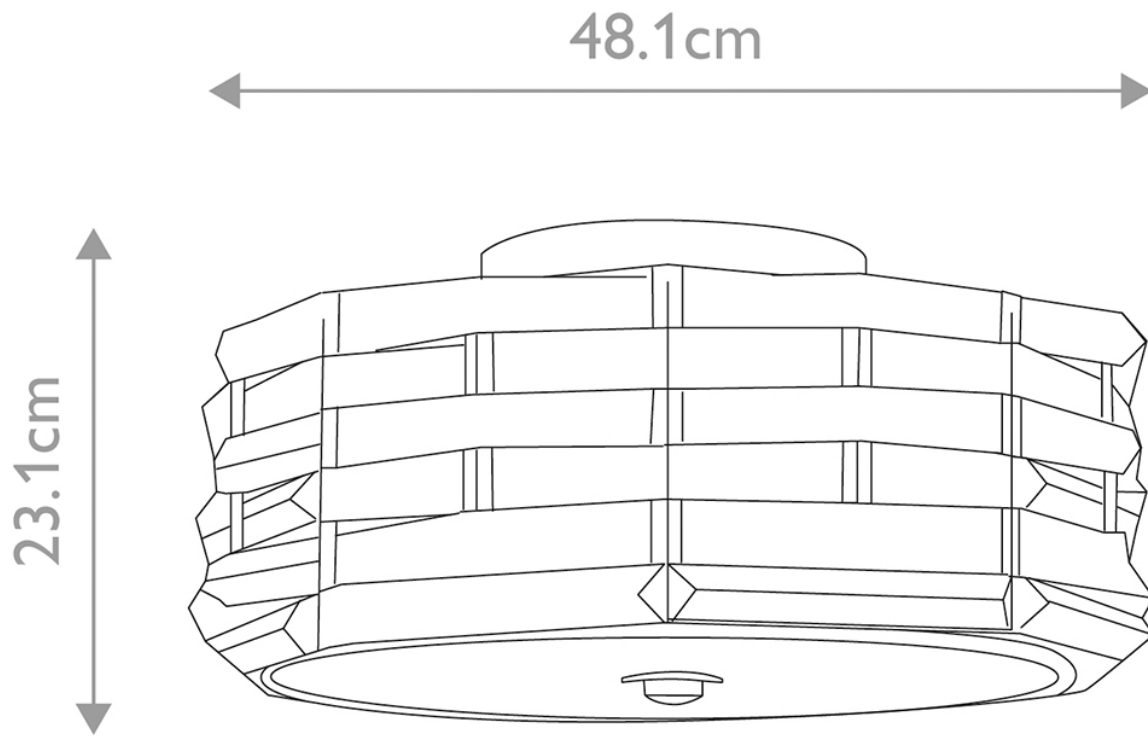

Elstead - Shoal SHOAL-F Flush Light

CONTACT