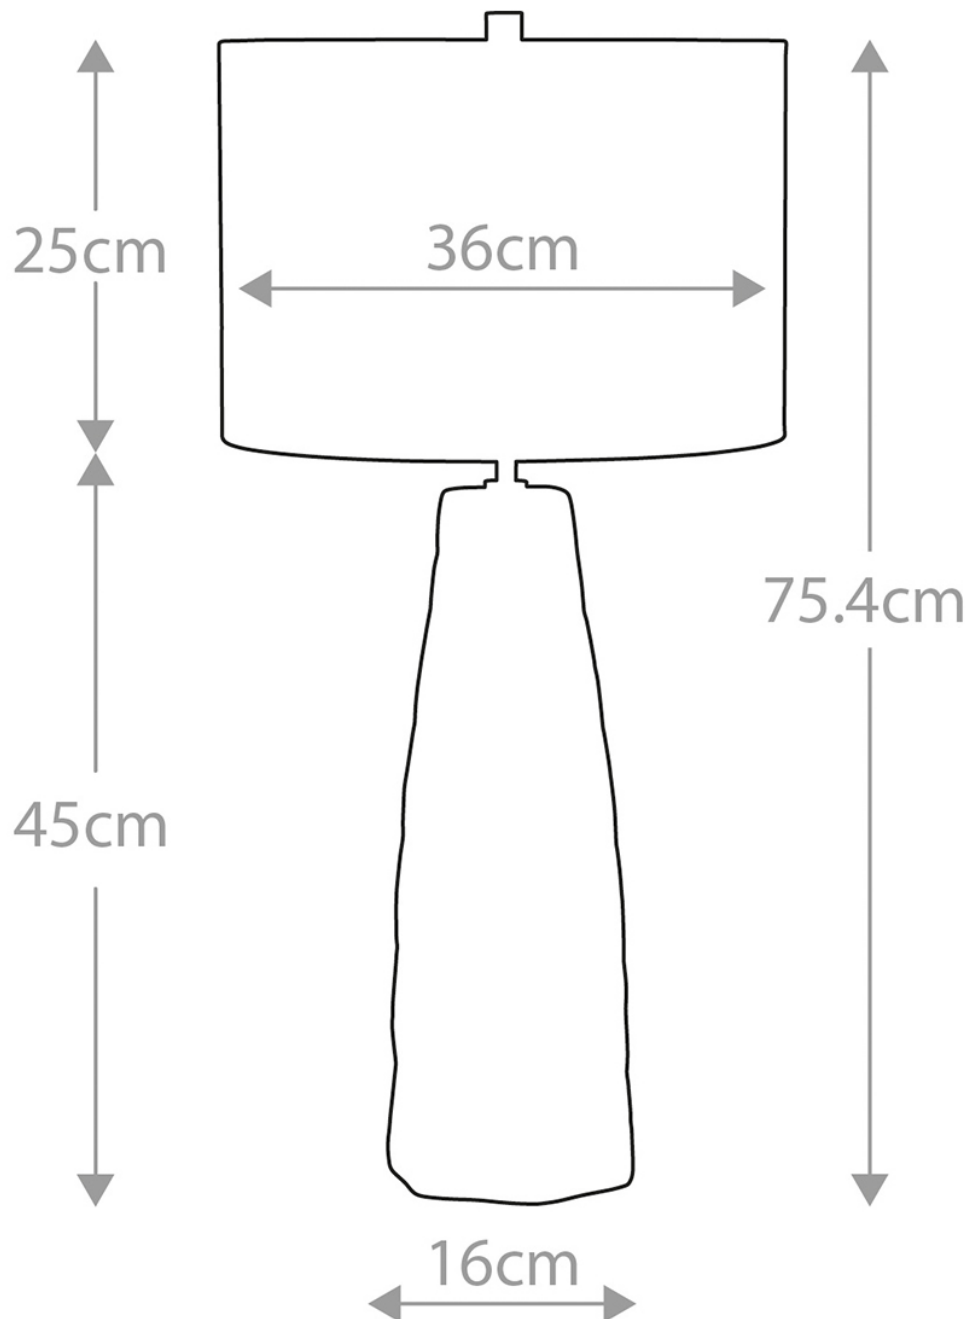

Elstead - Vauxhall VAUXHALL-TL Table Lamp

CONTACT