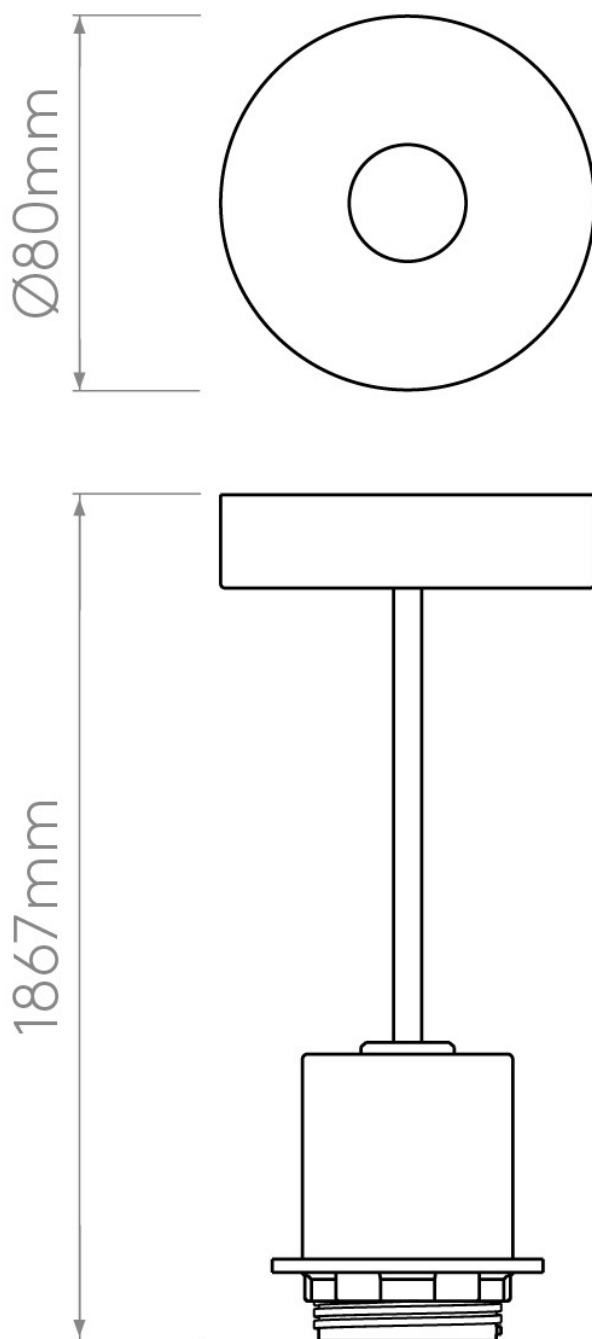

Astro Lighting - Pendant Suspension Kit 21184005 & 5016010 - Matt Nickel & White Shade Included

Please note that some dimensions may vary slightly due to manufacturing tolerances, this includes cable entry and fixing holes