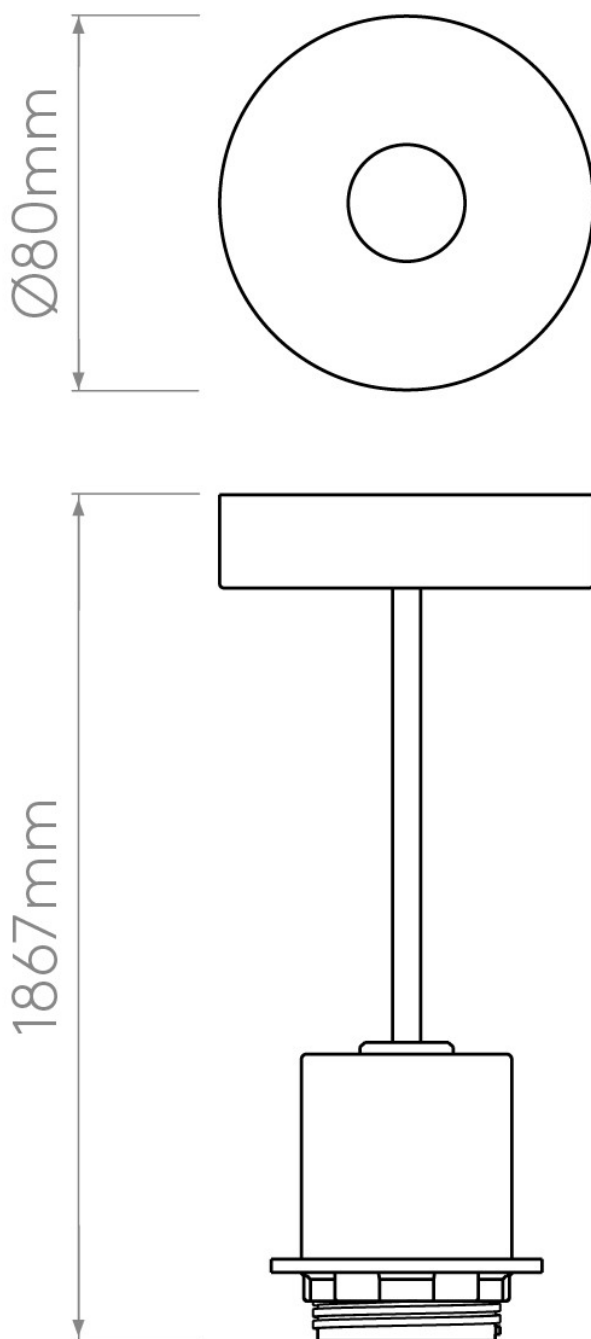

Astro Lighting - Pendant Suspension Kit 21184005 & 5002009 - Matt Nickel & White Shade Included

Please note that some dimensions may vary slightly due to manufacturing tolerances, this includes cable entry and fixing holes