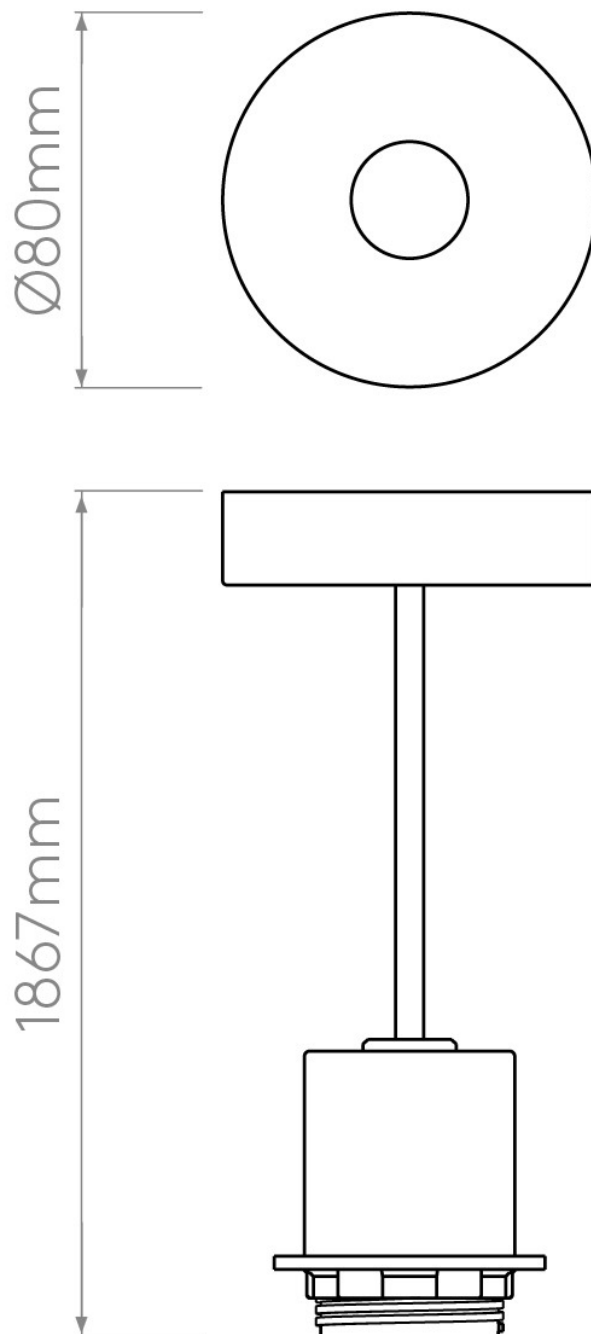

**Astro Lighting - Pendant Suspension Kit 21184005 & 5016006 - Matt Nickel & Oyster Shade Included**

Please note that some dimensions may vary slightly due to manufacturing tolerances, this includes cable entry and fixing holes