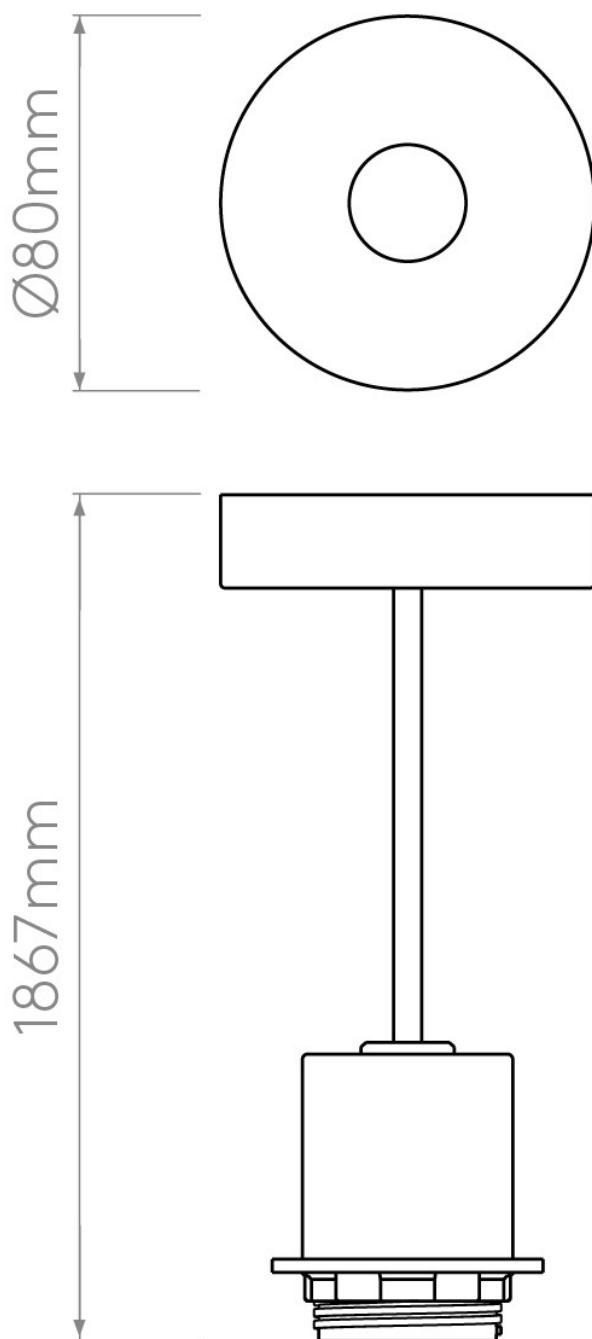

---

**Astro Lighting - Pendant Suspension Kit 21184005 & 5016012 - Matt Nickel & Oyster Shade Included**

---

Please note that some dimensions may vary slightly due to manufacturing tolerances, this includes cable entry and fixing holes