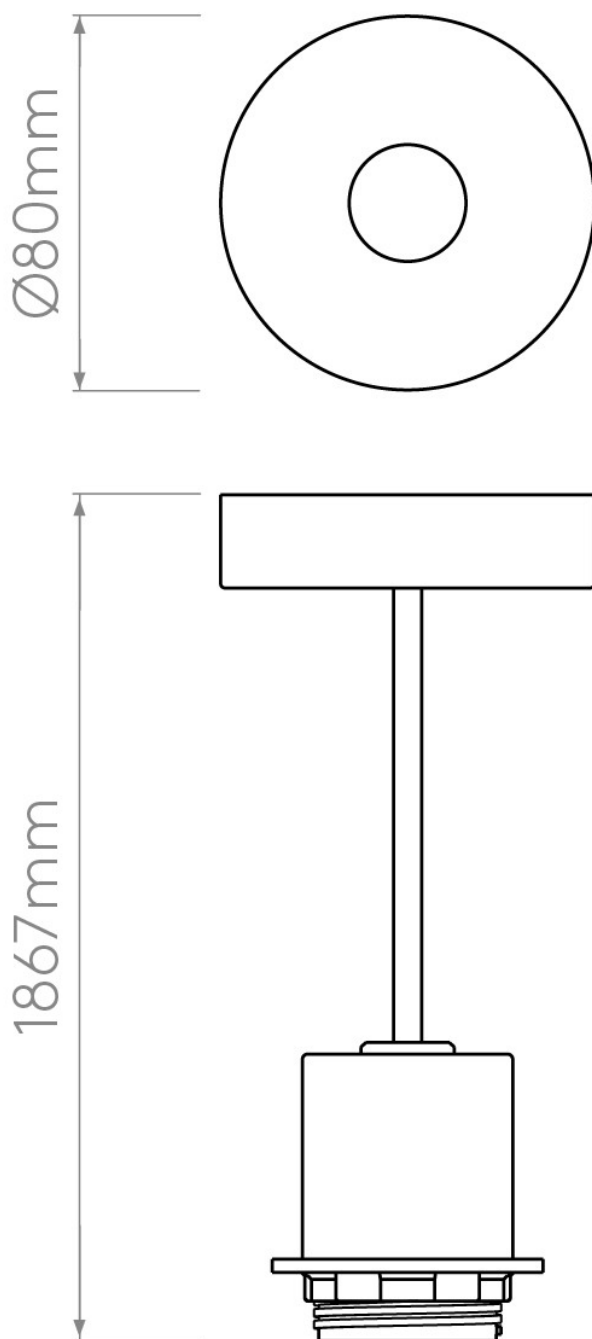

**Astro Lighting - Pendant Suspension Kit 21184006 & 5016004 - White Paint & White Shade Included**

Please note that some dimensions may vary slightly due to manufacturing tolerances, this includes cable entry and fixing holes